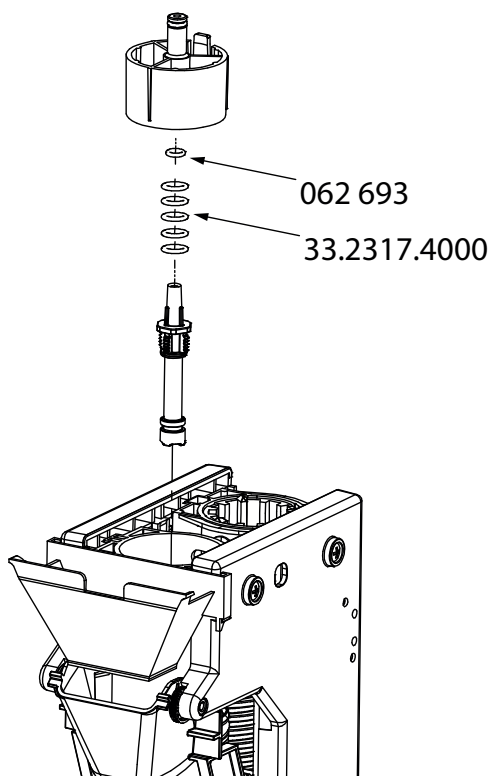

T.I. no.: 2019 - 22 Updated: -	Topic: Brewing unit spacer sleeve SCA P / SCSoul
---	---

Date: 26.11.2019	Priority	Need for action
Affected machines: SCA P / SCSoul	High	As soon as possible
From serial number: XXXX../	Medium	On next visit to the machine
As of date: Immediately	X Low	X FYI only

IMPROVEMENTS

Simplifying assembly on the brewing unit

In the 30 g brewing unit, five spacer washers **33.2317.4000** are replaced by a spacer sleeve **075 653**.

The new spacer sleeve replaces five spacer washers, thereby simplifying assembly work on the brewing unit, the restrictor insert and the adapter.

This technical change concerns the following machines

- SCA P Schaerer Coffee Art
- SCS Schaerer Coffee Soul

5 SPACER WASHERS

33.2317.4000 OLD

1 SPACER SLEEVE

075 653 NEW