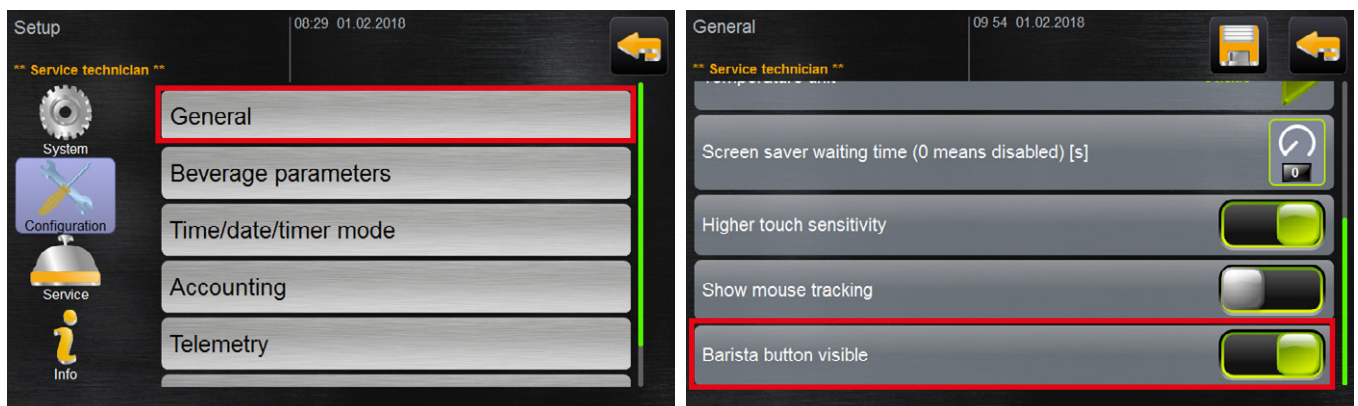

NEW FUNCTIONS AND IMPROVEMENTS IN 3.43.0

The following is an overview of the new functions and improvements:

New functions:

- New brand "Moccona" integrated (Loupe images from Friele used).
- Norwegian integrated.
- Barista button integrated.

Improvements:

- Display freeze at time of boiler timeout during cleaning fixed.

Barista button

The [Barista button visible] parameter can be enabled in "Service menu" -> "General".
The coffee strength can be adjusted using this field. 15% more or less coffee is ground.