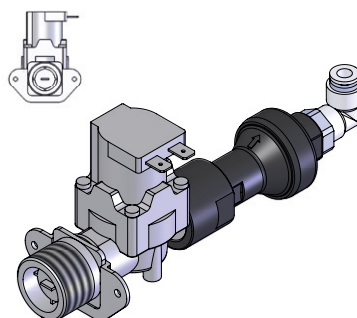

NEW MAINS WATER SUPPLY

The mains water supply of the SCP (072838) has been revised. The pressure valve (33.2269.3000) does not always work consistently and is being replaced by an inline controller.

Old pressure valve (33.2269.3000)

New inline controller (072838)

The module is only available as a complete unit since it is stored in a pre-assembled state. The new module can be retrofitted. To do so, order part no. 072838 and exchange the complete module.