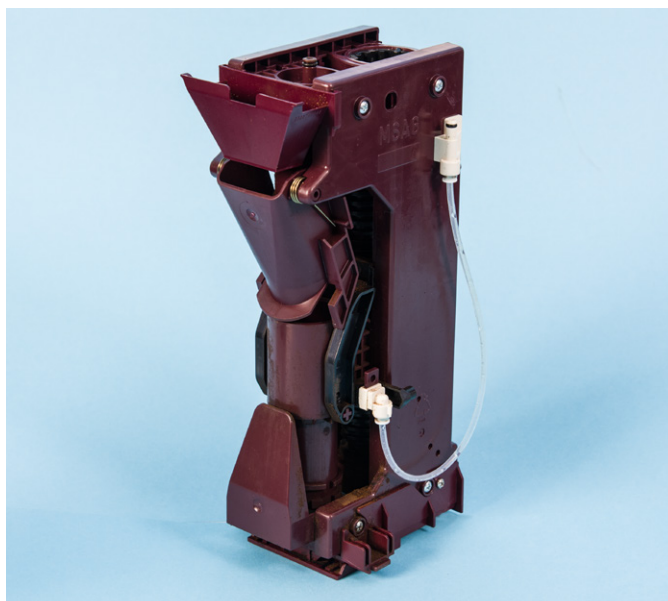

T.I. no.: 2018 - 12 Updated: -	Topic: New brewing unit

Date: 14.06.2018	Priority	Need for action
Affected machines: SC Soul	High	As soon as possible
From serial number: 1823.../	Medium	On next visit to the machine
As of date: -	X Low	X FYI only

NEW BREWING UNIT

Starting in June 2018 (S.N. 1823.../), a new brewing unit will be used. The red brewing unit (060581) previously used will be replaced by a brown brewing unit (33.2893.0000).

i **IMPORTANT**
The spare parts of brewing unit 060581 cannot be used!

060581