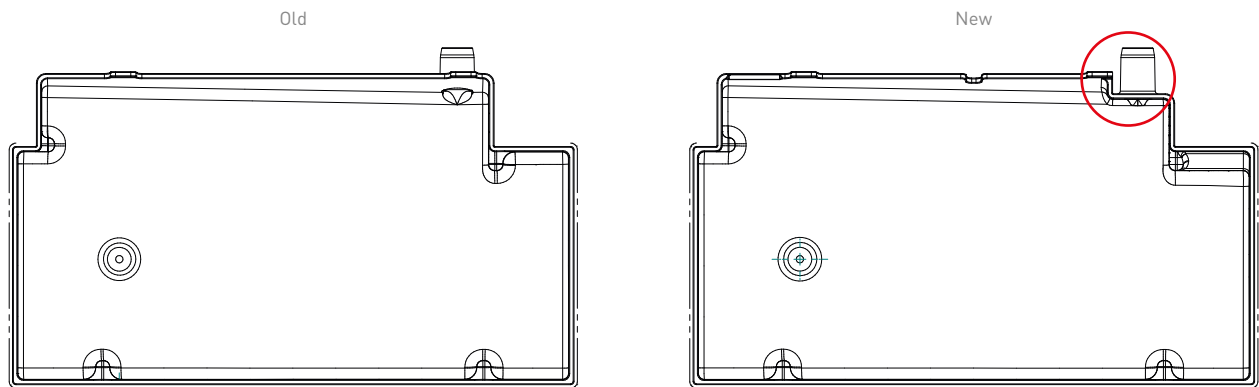

<b>T.I. no.:</b> 2018 - 05 <b>Updated:</b> -	<b>Topic:</b> New drip tray
---	-----------------------------

<b>Date:</b> 27.03.2018
<b>Affected machines:</b> SC Soul
<b>From serial number:</b> 1810.../
<b>As of date:</b> -

## NEW DRIP TRAY

The drip tray (079878) has been redone to facilitate the assembly of the drain hose and prevent incorrect assembly. In addition, the hose can now be secured with the hose clamp (066794).