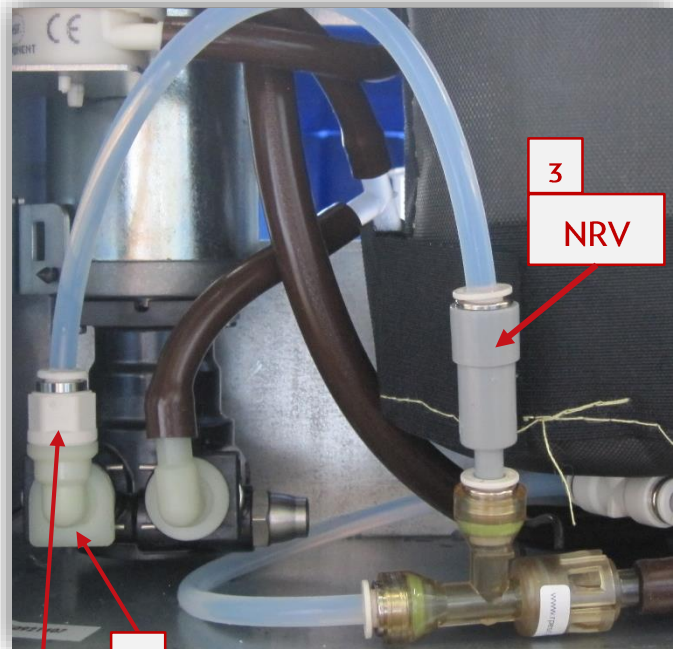

Range SA Large Regional	Model W100	N° T.I. 10_2025
Serial Number 51121274	Subject NEW NON-RETURN VALVE SOLUTION	WITTENBORG

Reason

Be informed that to improve our equipment

Modifications

starting from S/N **51121274**, machines are equipped with a **new non return valve** solution, which involves the modification of some components; the lengths of the hoses remain unchanged.

New non return valve solution

Pre - modification non return valve solution

The **new non-return valve (3)** is housed in the **modified quick coupling - L G1/4 (2)**

Range SA Large Regional	Model W100	N° T.I. 10_2025
Serial Number 51121274	Subject NEW NON-RETURN VALVE SOLUTION	WITTENBORG

Exchangeability

For machines previous to **S/N** above, it is possible to switch to the **new** solution by ordering the **"quick coupling with non-return valve"** KIT (spare code: **267581**), composed of the components listed in the table **"New non-return valve solution"** (see below).

Please note:

- ✓ for machines previous to **S/N** above it is not required to replace the **NRV**.
- ✓ The **pre -modification NRV** and the **pre -modification quick coupling Ø6-G1/8 PPSU** are still available, while the **quick coupling - L G1/4** (code **266964**) in the **pre-modification** version (G1/8) is no longer available.
- ✓ If the **quick coupling - L G1/8** (no longer available) is required, it is necessary to order the **KIT** indicated above.