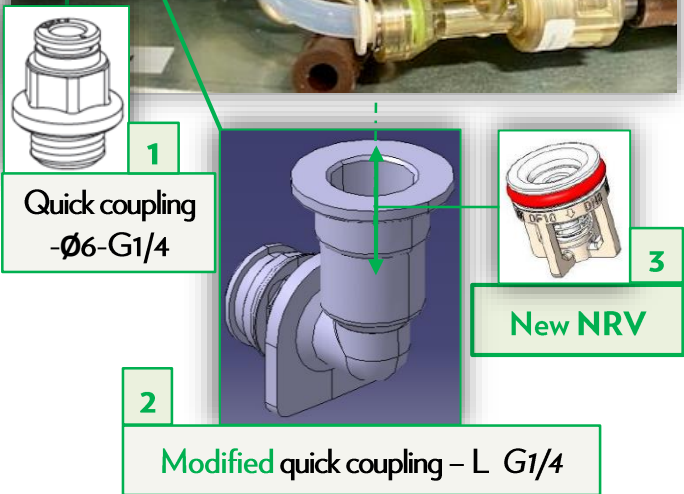

Range SA Large Regional	Model W100	N° T.I. 10_2025
Serial Number 51121274	Subject NEW NON-RETURN VALVE SOLUTION	WITTENBORG

Reason

Be informed that to improve our equipment

Modifications

starting from S/N **51121274**, machines are equipped with a **new non return valve** solution, which involves the modification of some components; the lengths of the hoses remain unchanged.

New non return valve solution

Pre - modification non return valve solution

The **new non-return valve (3)** is housed in the **modified quick coupling - L G1/4 (2)**

Range SA Large Regional	Model W100	N° T.I. 10_2025
Serial Number 51121274	Subject NEW NON-RETURN VALVE SOLUTION	WITTENBORG

Exchangeability

For machines previous to **S/N** above, it is possible to switch to the **new** solution by ordering the **"quick coupling with non-return valve"** KIT (spare code: **267581**), composed of the components listed in the table **"New non-return valve solution"** (see below).

Please note:

- ✓ for machines previous to **S/N** above it is not required to replace the **NRV**.
- ✓ The **pre -modification NRV** and the **pre -modification quick coupling Ø6-G1/8 PPSU** are still available, while the **quick coupling - L G1/4** (code **266964**) in the **pre-modification** version (G1/8) is no longer available.
- ✓ If the **quick coupling - L G1/8** (no longer available) is required, it is necessary to order the **KIT** indicated above.