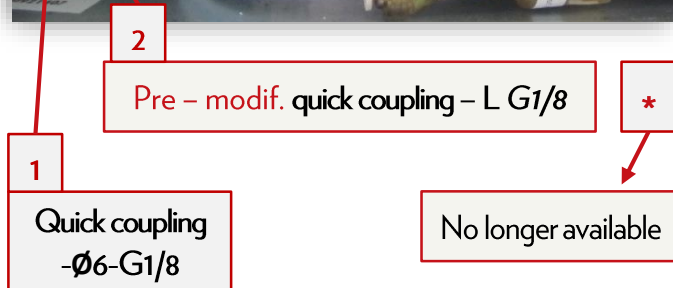

Range SA Large Regional	Model W100	N° T.I. 10_2025
Serial Number 51121274	Subject NEW NON-RETURN VALVE SOLUTION	WITTENBORG

Reason

Be informed that to improve our equipment

Modifications

starting from S/N **51121274**, machines are equipped with a **new non return valve** solution, which involves the modification of some components; the lengths of the hoses remain unchanged.

New non return valve solution

Pre - modification non return valve solution

The **new non-return valve (3)** is housed in the **modified quick coupling - L G1/4 (2)**

Range SA Large Regional	Model W100	N° T.I. 10_2025
Serial Number 51121274	Subject NEW NON-RETURN VALVE SOLUTION	WITTENBORG

Exchangeability

For machines previous to **S/N** above, it is possible to switch to the **new** solution by ordering the **"quick coupling with non-return valve"** KIT (spare code: **267581**), composed of the components listed in the table **"New non-return valve solution"** (see below).