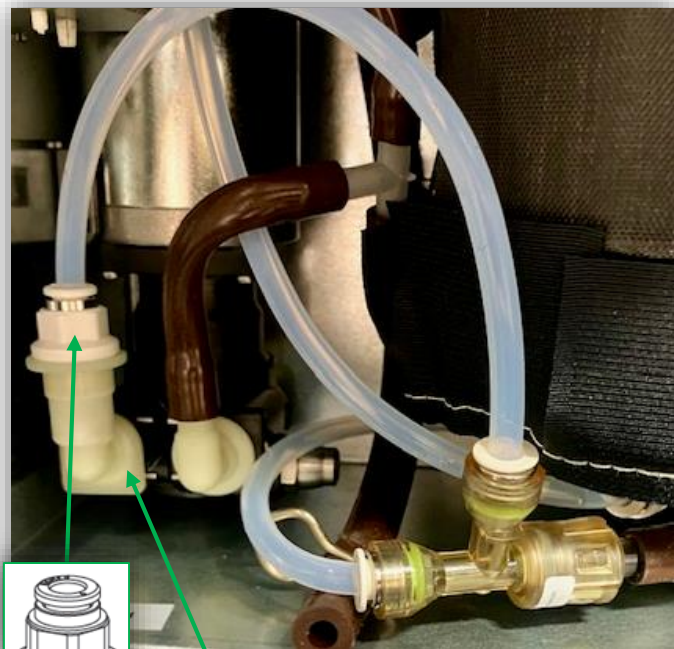

Range SA Large Regional	Model W100	N° T.I. 10_2025
Serial Number 51121274	Subject NEW NON-RETURN VALVE SOLUTION	WITTENBORG

Reason

Be informed that to improve our equipment

Modifications

starting from S/N **51121274**, machines are equipped with a **new non return valve** solution, which involves the modification of some components; the lengths of the hoses remain unchanged.

New non return valve solution

Pre - modification non return valve solution

The **new non-return valve (3)** is housed in the **modified quick coupling - L G1/4 (2)**

Range SA Large Regional	Model W100	N° T.I. 10_2025
Serial Number 51121274	Subject NEW NON-RETURN VALVE SOLUTION	WITTENBORG

Exchangeability

For machines previous to **S/N** above, it is possible to switch to the **new** solution by ordering the **"quick coupling with non-return valve"** KIT (spare code: **267581**), composed of the components listed in the table **"New non-return valve solution"** (see below).