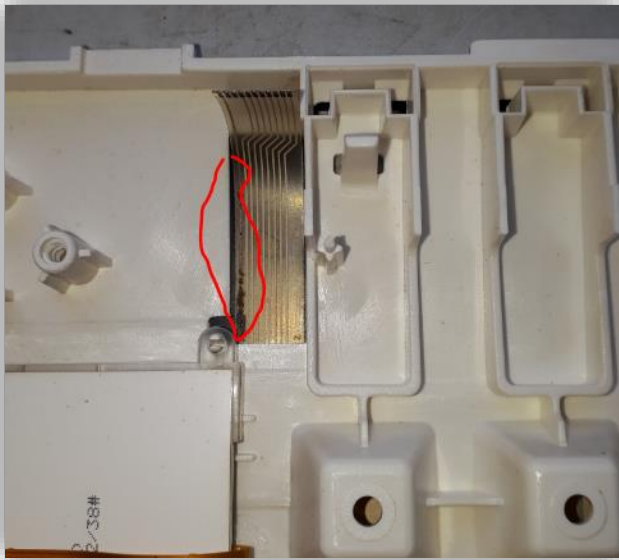

Type Coffee Vending Machine	Model KORO PRIME – KORINTO PRIME	N° T.I. 07 - 2022					
Serial Number 22420254	Subject MODIFICATION OF CAPACITIVE KEYPAD ASSEMBLY	ISSUED FOR (X)	<table border="1"> <tr> <td>Action</td> <td></td> </tr> <tr> <td>Information</td> <td>X</td> </tr> </table>	Action		Information	X
Action							
Information	X						

REASON:

Be informed that with the aim to improve our equipment reliability

MODIFICATIONS:

the production process of the capacitive board **flat cable** has been improved.

We introduced a *protective polyethylene layer* on the TOP surface of the **flat cable**. Previously it was only protected by conformal coating.