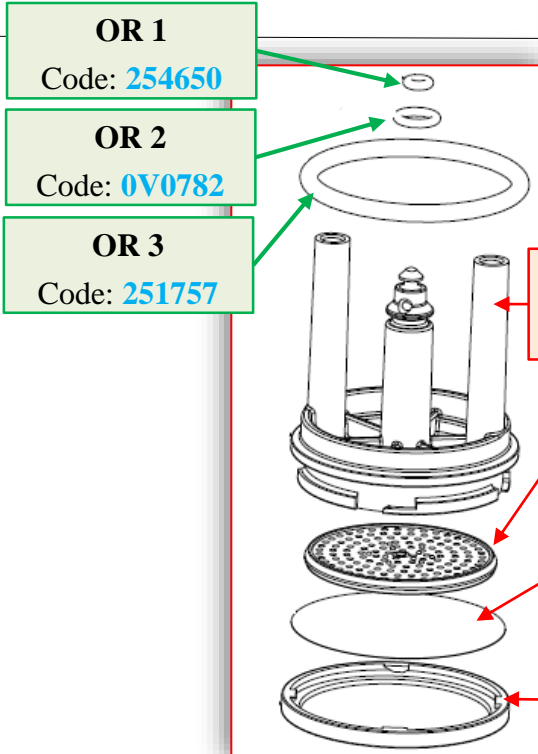

Pre - modification upper piston ass.