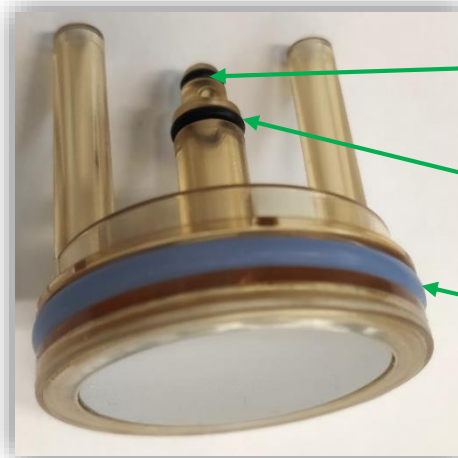

**MODIFICATIONS:**

**Pre – modified ES/FB Z4000 upper piston** assembly has been replaced by **new "ESFB Z4000 welded piston assembly + three O-Rings"**.

For the **new upper piston** assembly the filter is welded to the piston.

This ensures that the filter lasts for a greater number of strokes.

**New ESFB Z4000 welded piston assembly + three O-Rings** Spare code:  
**266009/sap 55127649**

The **three O-Rings 1, 2, 3** can be ordered individually