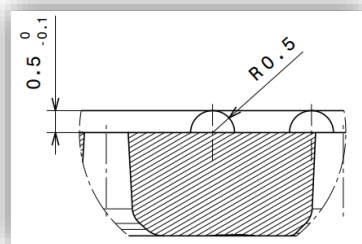

Picture 4 - detail

Filter support with studs Spare
part code: **256753 / 55116498**

➤ **Machines concerned by modification from S/N 20421345.**

EXCHANGEABILITY

The spare part code does not change, the new filter support is already available as spare part