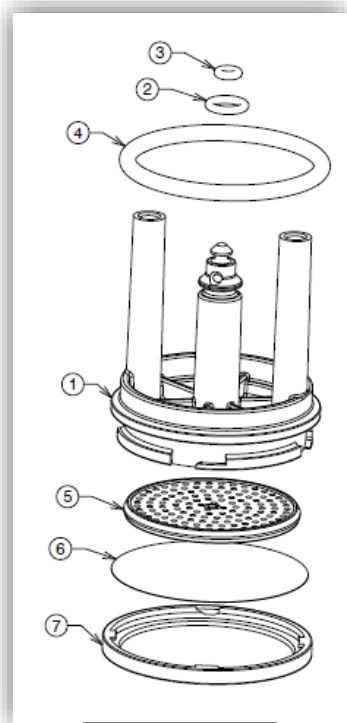

| | | | | | | | |
|---------------------------------------|---|-----------------------------|--|--------|--|-------------|----------|
| Type Coffee Vending Machine | Model 9XXX | N° T.I. 04 - 2022 | | | | | |
| Serial Number 20421345 | Subject Z4000 upper piston filter plate improvement | ISSUED FOR (X) | <table border="1"> <tr> <td>Action</td> <td></td> </tr> <tr> <td>Information</td> <td>X</td> </tr> </table> | Action | | Information | X |
| Action | | | | | | | |
| Information | X | | | | | | |

REASON:

To avoid flow meter error

MODIFICATIONS:

Ten extra studs (orange dots in the picture 3) on the Z4000 brewer upper piston base plate (filter support, part #5 in picture 1) have been implemented.

Picture 1

Picture 2

Picture 3

Picture 4 - detail

Filter support with studs Spare
part code: **256753 / 55116498**

➤ **Machines concerned by modification from S/N 20421345.**

EXCHANGEABILITY

The spare part code does not change, the new filter support is already available as spare part