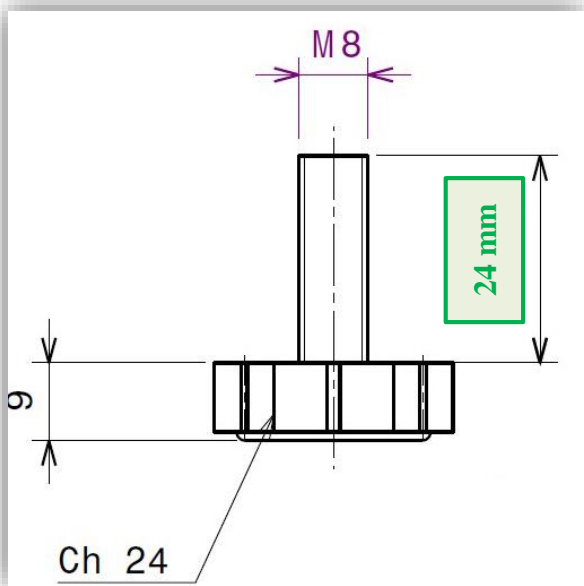

REASON:

Be informed that to allow for greater adjustment

MODIFICATIONS:

a **new longer foot M8 x 24** color *black* for cabinet has been introduced to replace the foot **M8 x 18** *black* (spare code **096244**)

New foot M8 x 24 mm-black
Spare part code: **265335/55124443**

Pre-modification foot M8 x 18 mm - black
Spare part code: **096244/55102401**

➤ **Machines concerned by modification from S/N 21221855.**