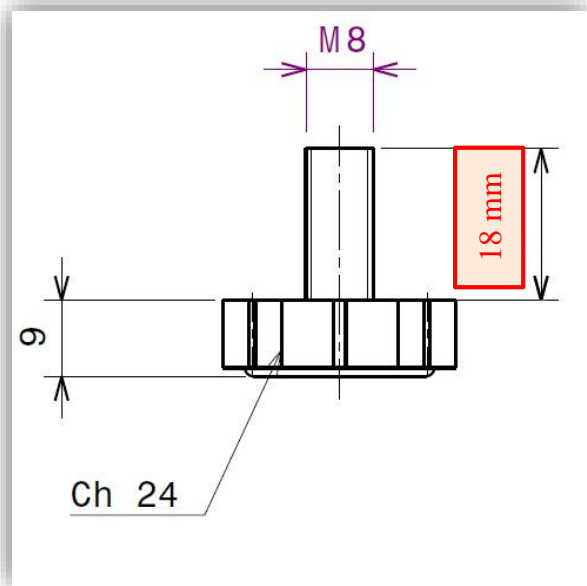

REASON:

Be informed that to allow for greater adjustment

MODIFICATIONS:

a **new longer foot M8 x 24** color *black* for cabinet has been introduced to replace the foot **M8 x 18** *black* (spare code **096244**)

New foot M8 x 24 mm-black
Spare part code: **265335/55124443**

Pre-modification foot M8 x 18 mm - black
Spare part code: **096244/55102401**

➤ **Machines concerned by modification from S/N 21221855.**