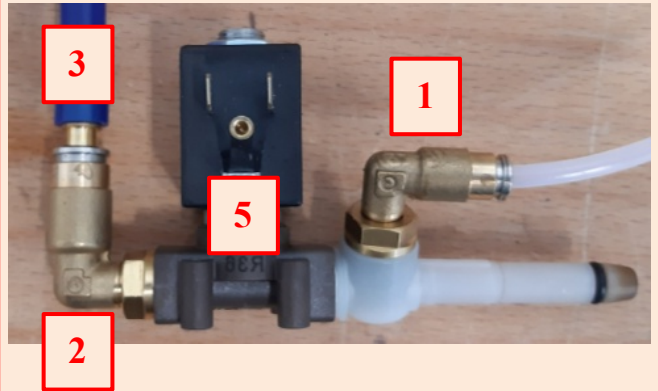

IN / OUT BOILER

Modified:

Pre-modification:

	Description	Spare Code
1	Tube swivel fitting for teflon-6 (boiler inlet)	264385
2	Swivel fitting for teflon-6 (boiler drain)	263427
3	Straight fitting d.6 inox	264386

	Description	Spare Code
1	Tube swivel fitting for teflon-6 (boiler inlet)	258904
2	Swivel fitting for teflon-6 (boiler drain)	256280

Type Coffee Vending Machine	Model 9100	N° T.I. 02 - 2021
Serial Number See Below	Subject LEAD FREE INTRODUCTION	ISSUED FOR (X) Action Information X

EV Z4000 -ES/FB

Modified:

Pre-modification:

	Description	Spare Code
1	L-swivel for teflon-4	264388
4	Straight fitting for teflon-4	264387
5	EV	264390

	Description	Spare Code
1	L-swivel for teflon-4	256273
2	Swivel fitting for teflon-6	256280
3	Teflon / silicone adapter	258914
5	EV	258764