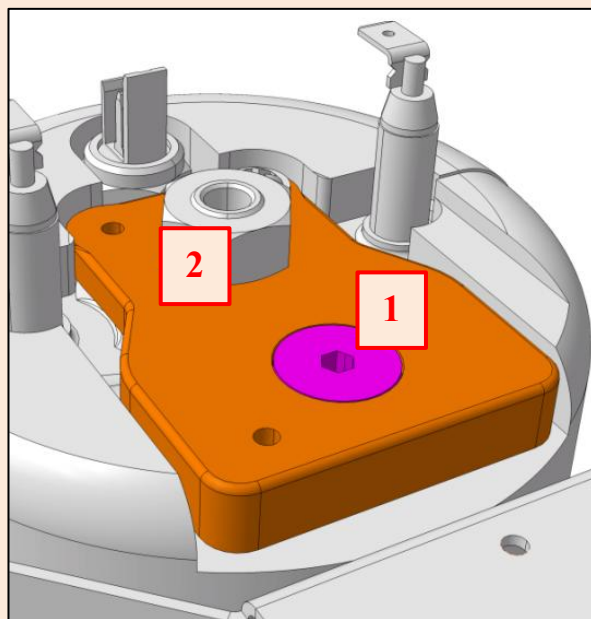

EVS GROUP and ATTACK

Modified:

Pre-modification:

	Description	Spare Code
1	Evs Group plastic	264389
3	Straight fitting for teflon-4 (coffee)	264387
4	Straight fitting for teflon-6 (hot water)	263425

	Description	Spare Code
1	Evs group brass	259931
2	Rubber holder	099012
3	L-swivel for teflon-4 (coffee)	256273
4	Straight fitting for teflon-6 (hot water)	257047

Type Coffee Vending Machine	Model 9100	N° T.I. 02 - 2021
Serial Number See Below	Subject LEAD FREE INTRODUCTION	ISSUED FOR (X) Action Information X

EVS ON BOILER

Modified:

Pre-modification:

Description	Spare Code
1 Boiler outlet fitting	264384
3 Straight fitting for teflon-6	263425

Description	Spare Code
1 Boiler outlet fitting	261358
2 Inductive plate	257343

Type Coffee Vending Machine	Model 9100	N° T.I. 02 - 2021					
Serial Number See Below	Subject LEAD FREE INTRODUCTION	ISSUED FOR (X)	<table border="1"> <tr> <td>Action</td> <td></td> </tr> <tr> <td>Information</td> <td>X</td> </tr> </table>	Action		Information	X
Action							
Information	X						