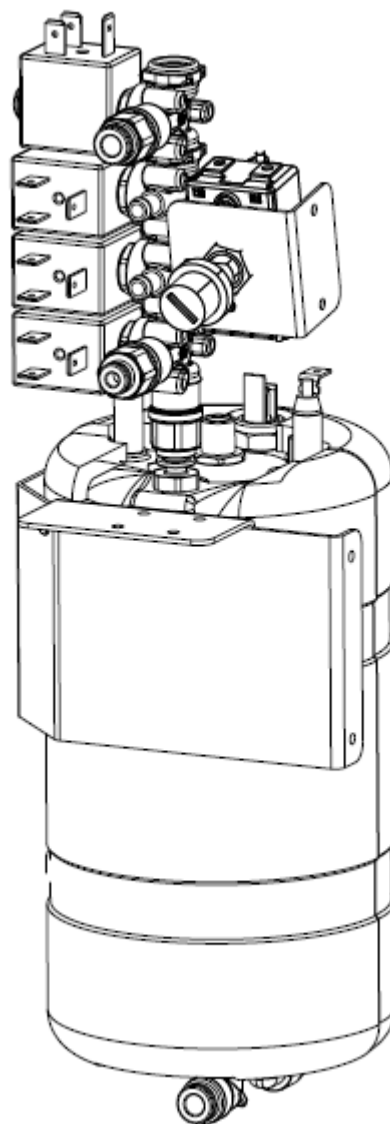

Type Coffee Vending Machine	Model 9100	N° T.I. 02 - 2021	
Serial Number See Below	Subject LEAD FREE INTRODUCTION	ISSUED FOR (X)	<table border="1"> <tr> <td>Action</td> <td></td> </tr> <tr> <td>Information</td> <td>X</td> </tr> </table>

REASON:

Be informed that with the aim to improve our equipment, the Lead Free components has been introduced for the 9100 machines.

MODIFICATIONS:

The following parts has been modified:

- EVs groups and Attack (See Page 2);
- EVs on Boiler (See Page 3);
- In/Out Boiler (See Page 4);
- EV Z4000 ES/FB (See Page 5).

Machines concerned by modification from S/N 12121130.

EXCHANGEABILITY:

All parts above mentioned and the single components are fully backward compatible.