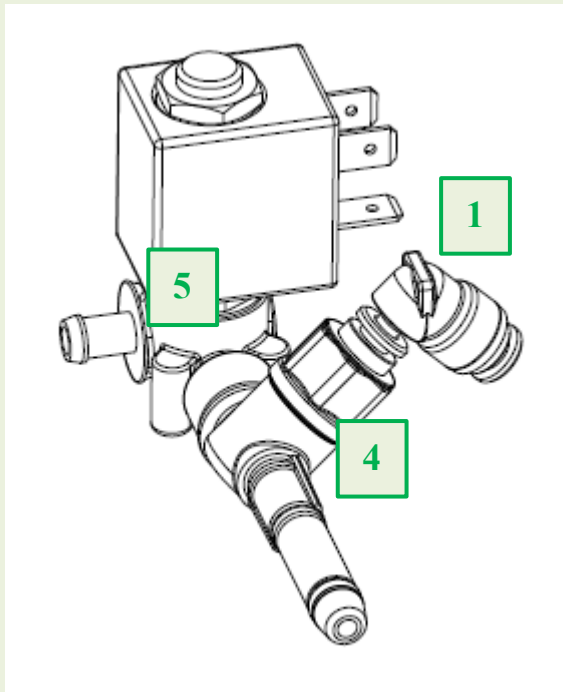

Type Coffee Vending Machine	Model 9100	N° T.I. 02 - 2021
Serial Number See Below	Subject LEAD FREE INTRODUCTION	ISSUED FOR (X) Action Information X

EV Z4000 -ES/FB

Modified:

Pre-modification: