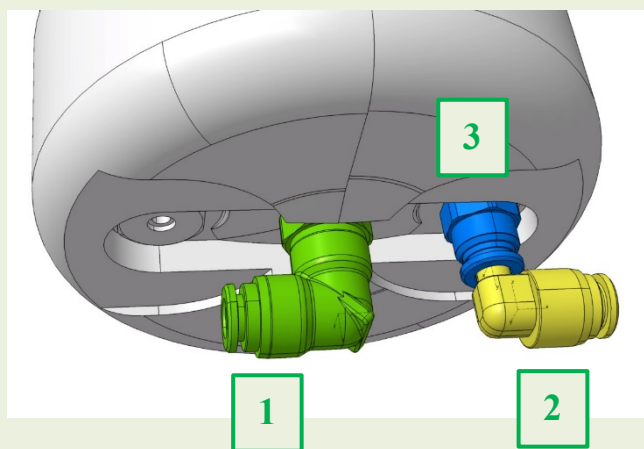

Type Coffee Vending Machine	Model 9100	N° T.I. 02 - 2021	
Serial Number See Below	Subject LEAD FREE INTRODUCTION	ISSUED FOR (X)	<table border="1"> <tr> <td>Action</td> <td></td> </tr> <tr> <td>Information</td> <td>X</td> </tr> </table>

IN / OUT BOILER

Modified: