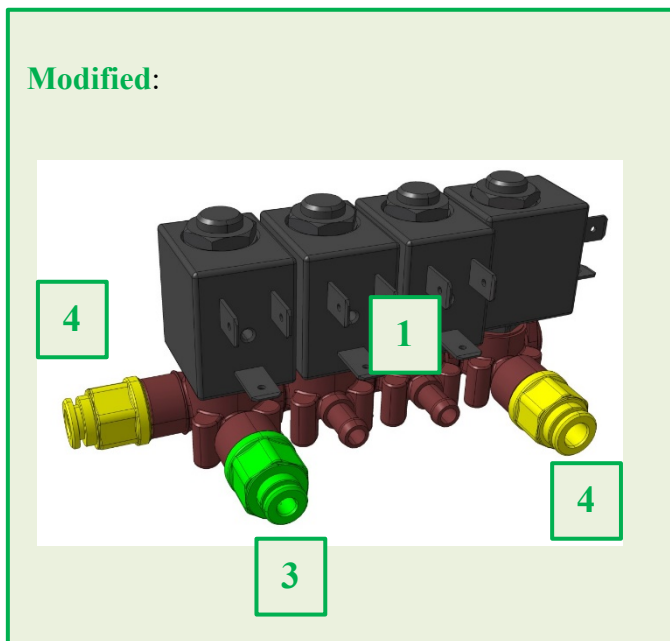

Machines concerned by modification from S/N 12121130.

EXCHANGEABILITY:

All parts above mentioned and the single components are fully backward compatible.

Type Coffee Vending Machine	Model 9100	N° T.I. 02 - 2021	
Serial Number See Below	Subject LEAD FREE INTRODUCTION	ISSUED FOR (X)	Action Information X

EVS GROUP and ATTACK

Modified:

Pre-modification:

	Description	Spare Code
1	Evs Group plastic	264389
3	Straight fitting for teflon-4 (coffee)	264387
4	Straight fitting for teflon-6 (hot water)	263425

	Description	Spare Code
1	Evs group brass	259931
2	Rubber holder	099012
3	L-swivel for teflon-4 (coffee)	256273
4	Straight fitting for teflon-6 (hot water)	257047

Description	Spare Code
1 Boiler outlet fitting	261358
2 Inductive plate	257343

Type Coffee Vending Machine	Model 9100	N° T.I. 02 - 2021					
Serial Number See Below	Subject LEAD FREE INTRODUCTION	ISSUED FOR (X)	<table border="1"> <tr> <td>Action</td> <td></td> </tr> <tr> <td>Information</td> <td>X</td> </tr> </table>	Action		Information	X
Action							
Information	X						