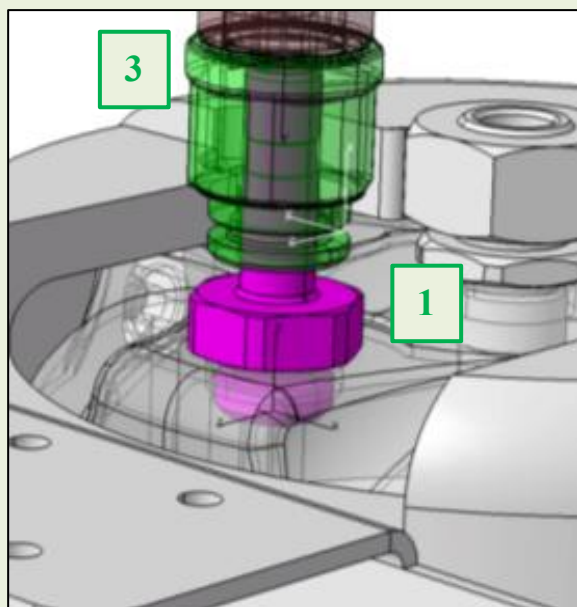

Type Coffee Vending Machine	Model 9100	N° T.I. 02 - 2021
Serial Number See Below	Subject LEAD FREE INTRODUCTION	ISSUED FOR (X) Action Information X

EVS ON BOILER

Modified: