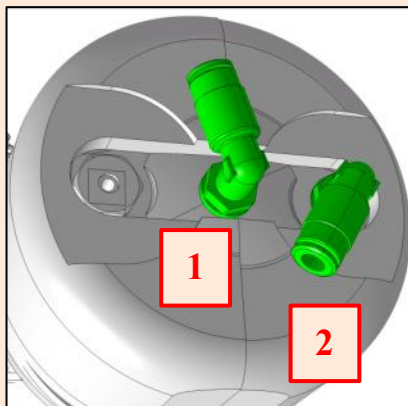

Description	Spare Code
1 Boiler outlet fitting	261358
2 Inductive plate	257343

Type Coffee Vending Machine	Model 9100	N° T.I. 02 - 2021					
Serial Number See Below	Subject LEAD FREE INTRODUCTION	ISSUED FOR (X)	<table border="1"> <tr> <td>Action</td> <td></td> </tr> <tr> <td>Information</td> <td>X</td> </tr> </table>	Action		Information	X
Action							
Information	X						

IN / OUT BOILER

Modified:

Pre-modification:

	Description	Spare Code
1	Tube swivel fitting for teflon-6 (boiler inlet)	264385
2	Swivel fitting for teflon-6 (boiler drain)	263427
3	Straight fitting d.6 inox	264386