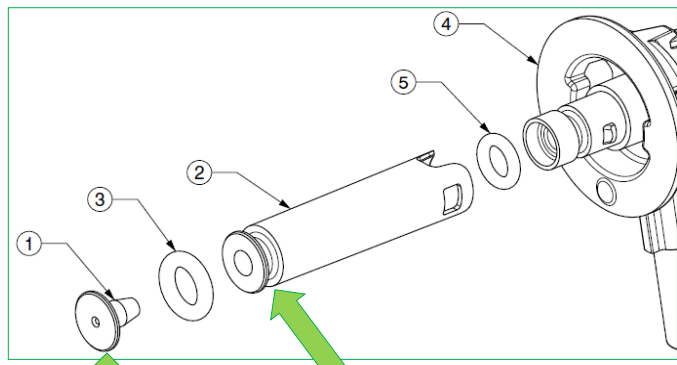

Type <b>Coffee Vending Machine</b>	Model <b>9XXX</b>	N° T.I. <b>01 - 2022</b>
Serial Number <b>20220429</b>	Subject <b>NEW ESPRESSO VALVE ASSEMBLY WITH RESTRICTOR</b>	ISSUED FOR (X) Action Information <b>X</b>

**REASON:**

Be informed that, with the aim to prevent the restrictor coming off the valve body, the *Espresso valve assembly* has been modified as follow

**Pre-modification**  
Spare code: **262038**

**NEW**  
Spare code: **265029**  
From SN: **20220429**