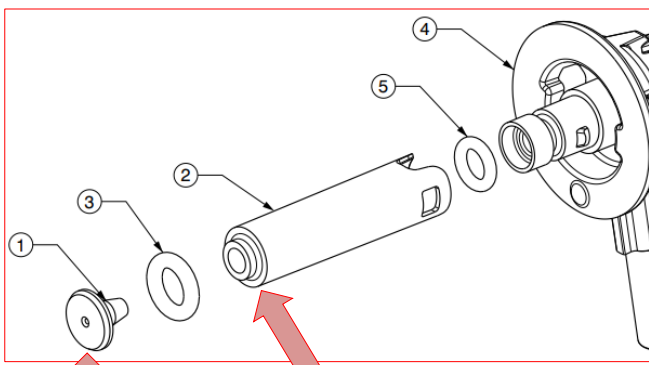

Type <b>Coffee Vending Machine</b>	Model <b>9XXX</b>	N° T.I. <b>01 - 2022</b>
Serial Number <b>20220429</b>	Subject <b>NEW ESPRESSO VALVE ASSEMBLY WITH RESTRICTOR</b>	ISSUED FOR (X) Action Information <b>X</b>

**REASON:**

Be informed that, with the aim to prevent the restrictor coming off the valve body, the *Espresso valve assembly* has been modified as follow

**Pre-modification**  
Spare code: **262038**

**NEW**  
Spare code: **265029**  
From SN: **20220429**