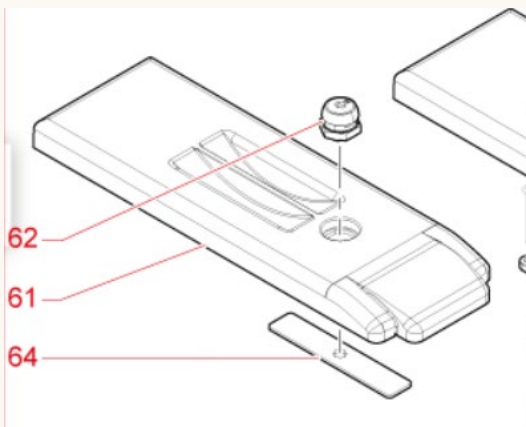

SERVICE MEMO

28-05-2025

Dispenser(s): *Kometa*
Title: Lock canisters

Background:

With the introduction of the Kometa within JDE, there was no option to secure the lid of the canisters with a lock. The supplier now has now made spare parts available to install this option.

Solution:

If there is a need to lock the lid from the canister, extra parts has to be ordered and mounted to the machine.
Per canister:

55128383 LOCK -WITHOUT KEY-
55128384 LOCK COVER
55128385 LATCH LOCK