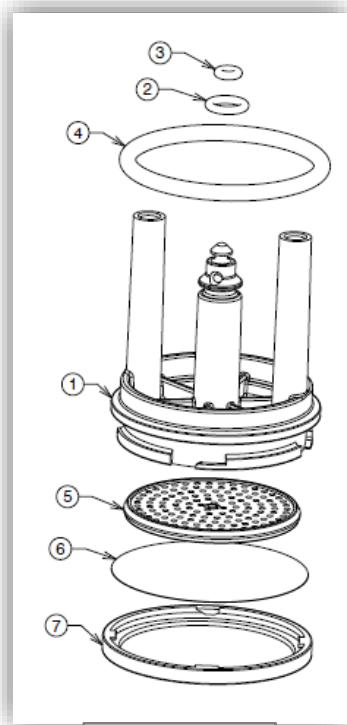

Type Coffee Vending Machine	Model 9XXX	N° T.I. 04 - 2022
Serial Number 20421345	Subject Z4000 upper piston filter plate improvement	ISSUED FOR (X) Action Information X

REASON:

To avoid flow meter error

MODIFICATIONS:

Ten extra studs (orange dots in the picture 3) on the Z4000 brewer upper piston base plate (filter support, part #5 in picture 1) have been implemented.

Picture 1

Picture 2

Picture 3

Picture 4 - detail

Filter support with studs

Spare part code: **256753**

➤ Machines concerned by modification from S/N **20421345**.

EXCHANGEABILITY

The spare part code does not change, the new filter support is already available as spare part