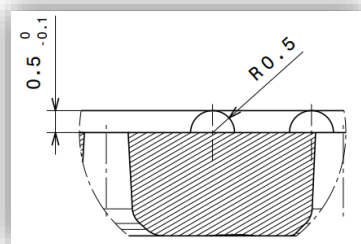

Ten extra studs (orange dots in the picture 3) on the Z4000 brewer upper piston base plate (filter support, part #5 in picture 1) have been implemented.

Picture 1

Picture 2

Picture 3

Picture 4 - detail

Filter support with studs