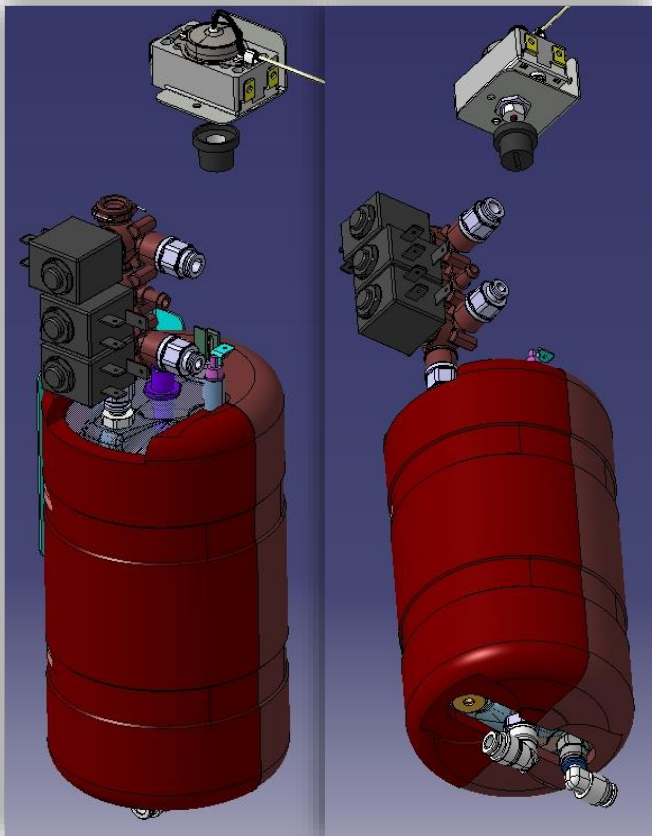

Type Coffee Vending Machine	Model 95	N° T.I. 02 - 2023
Serial Number 22120630	Subject LEAD FREE MACHINE	ISSUED FOR (X) Action Information X

Lead - free Assembly Boiler

Spare code: **265326**