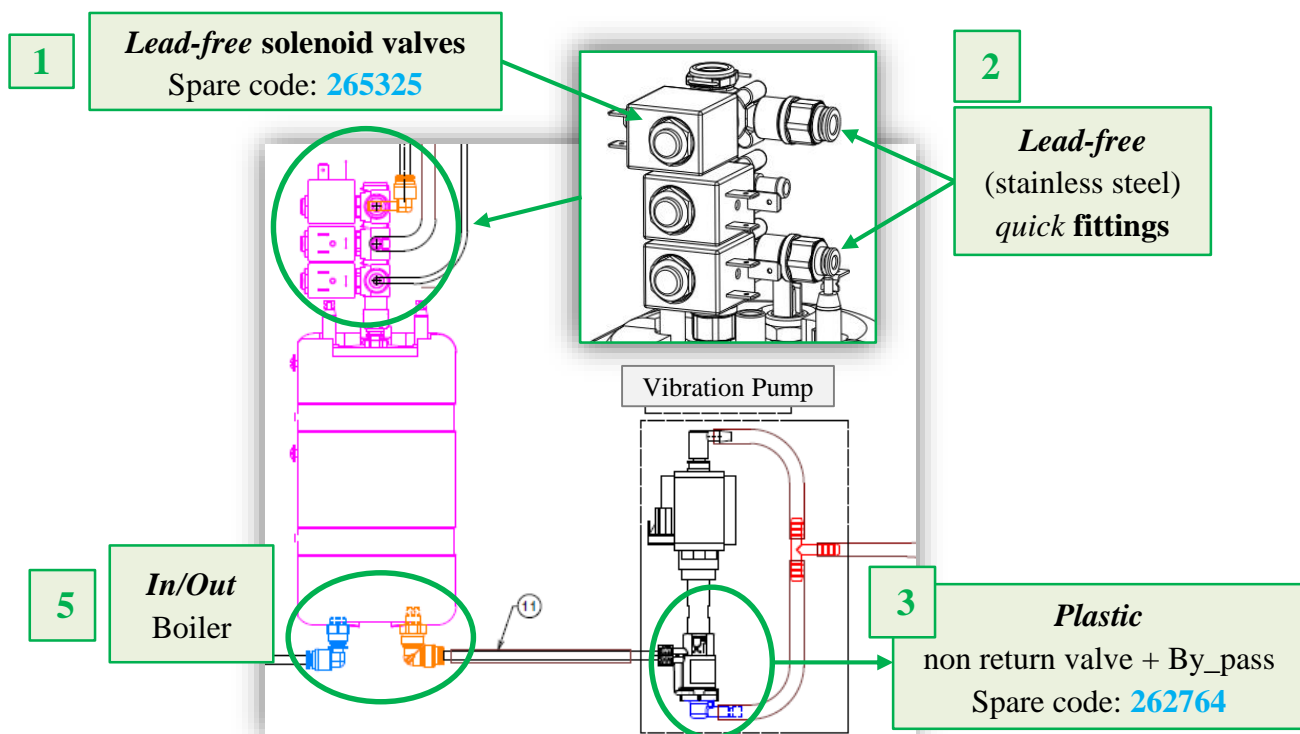

**MODIFICATIONS:**

A *lead-free* version (code **975821**) was introduced, derived from the existing *95 machine* (code 975803).

A second *lead-free* machine (code **975824**, that derives from code 975802) will be introduced soon.

The *lead-free* machines differ from the standard ones for the ES module.

The following parts has been modified:

1. *Lead-free* (Plastic) **solenoid valves** (see page 2)
2. **Fittings** on *solenoid valves* (see page 3);
3. **Plastic Non return valve + By\_pass** (see page 3)
4. **Fittings** on Boiler (see page 4)
5. **In/Out Boiler** (see page 5)
6. **EV Z4000 ES/FB** (see page 6)