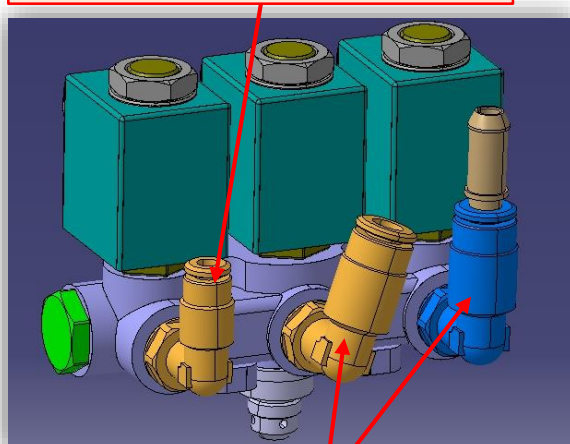

**Fittings on Solenoid valves**

**2**

**Lead Free**

**G1/8 Ø6 Straight quick Fitting**  
Spare code: **263425**

**Teflon Ø4-G1/8 PPS connection**  
Spare code: **264387**

**2**

**Not Lead Free**

**L Rotating with OR 4-1/8 unleaded**  
Spare code: **256273**

**L Rotating with OR 6-1/8 unleaded**  
Spare code: **256280**

**3**

**Plastic Non return valve + By\_pass**  
Spare code: **262764**

**Modified Outlet profile**

**D<sub>new</sub>**

**3**

**Still used on: 975803**  
Spare code: **257729**