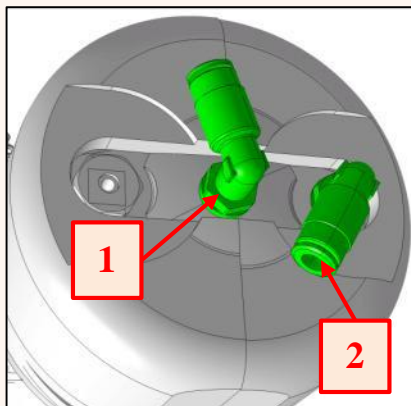

Not lead free:

	Description	Spare Code
1	Tube swiveling fitting for teflon-6 (boiler inlet)	264385
2	Swiveling fitting for teflon-6 (boiler drain)	263427
3	Straight fitting d.6 inox	264386

	Description	Spare Code
1	Tube swiveling fitting for teflon-6 (boiler inlet)	258904
2	Swiveling fitting for teflon-6 (boiler drain)	256280