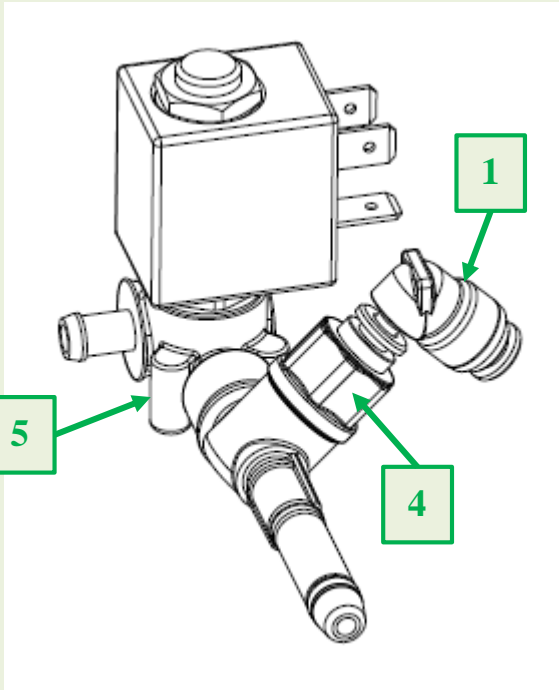

Type Coffee Vending Machine	Model 95	N° T.I. 02 - 2023
Serial Number 22120630	Subject LEAD FREE MACHINE	ISSUED FOR (X) <table border="1"> <tr> <td>Action</td> <td></td> </tr> <tr> <td>Information</td> <td>X</td> </tr> </table>

EV Z4000 –ES/FB

Lead free: