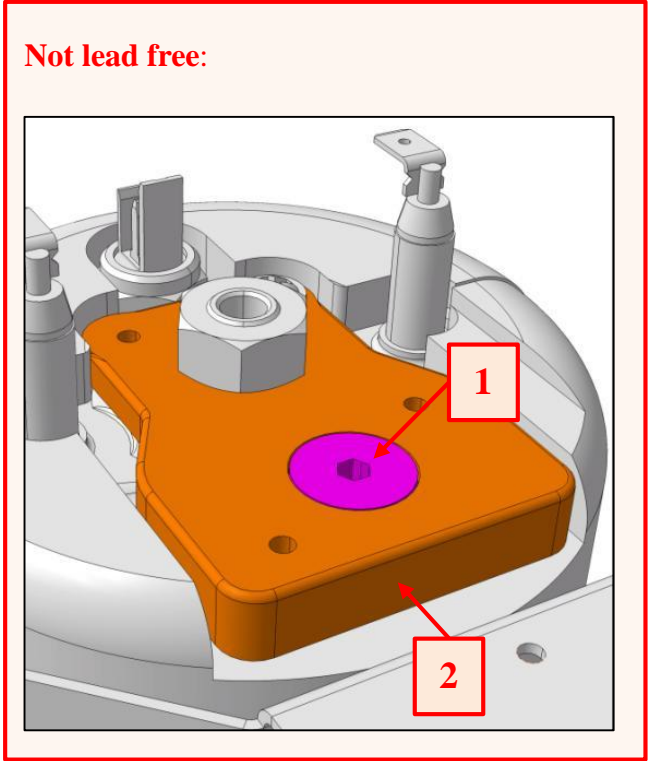

Type Coffee Vending Machine	Model 95	N° T.I. 02 - 2023
Serial Number 22120630	Subject LEAD FREE MACHINE	ISSUED FOR (X) Action Information X

Fittings on Boiler

Description	Spare Code
1 Boiler outlet fitting	264384
3 Straight fitting for teflon-6	263425

Description	Spare Code
1 Boiler outlet fitting	261358
2 Inductive plate	257343