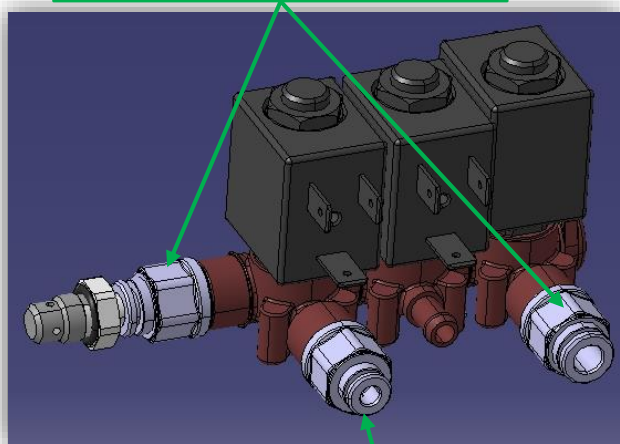

**Fittings on Solenoid valves**

**2**

**Lead Free**

**G1/8 Ø6 Straight quick Fitting**  
Spare code: **263425**

**Teflon Ø4-G1/8 PPS connection**  
Spare code: **264387**

**2**

**Not Lead Free**

**L Rotating with OR 4-1/8 unleaded**  
Spare code: **256273**