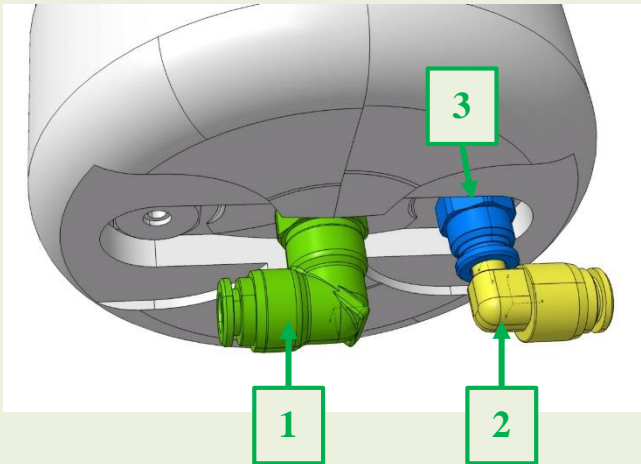

Type Coffee Vending Machine	Model 95	N° T.I. 02 - 2023
Serial Number 22120630	Subject LEAD FREE MACHINE	ISSUED FOR (X) <table border="1"> <tr> <td>Action</td> <td></td> </tr> <tr> <td>Information</td> <td>X</td> </tr> </table>

IN / OUT BOILER

Lead free: