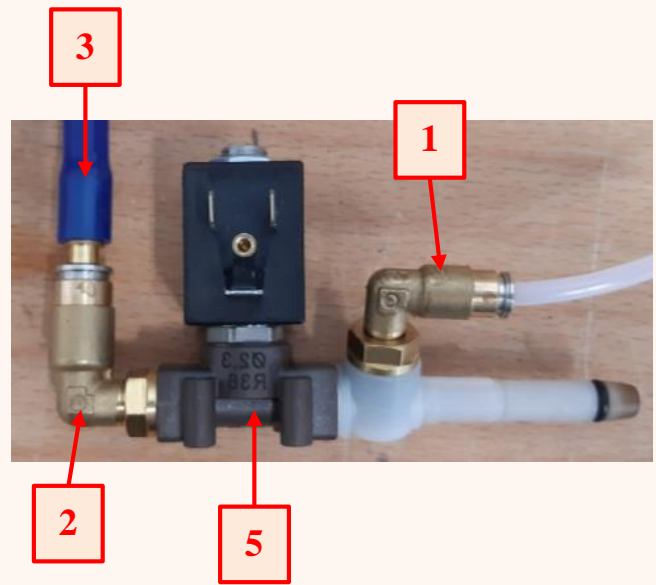

Not lead free:

Description	Spare Code
1 L-swiveling for teflon-4	264388
4 Straight fitting for teflon-4	264387
5 EV	264390

Description	Spare Code
1 L-swiveling for teflon-4	256273
2 Swiveling fitting for teflon-6	256280
3 Teflon / silicone adapter	258914
5 EV	258764

➤ **Machines concerned by modification from S/N 22120630 (code 975821)**

Please note: the codes 975803, 975802 are still available