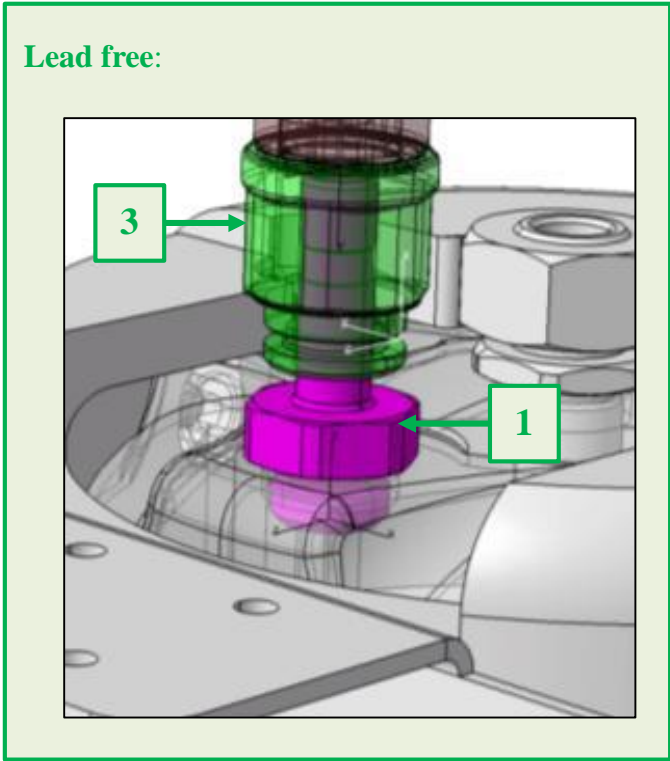

Type Coffee Vending Machine	Model 95	N° T.I. 02 - 2023
Serial Number 22120630	Subject LEAD FREE MACHINE	ISSUED FOR (X) Action Information X

Fittings on Boiler

Description	Spare Code
1 Boiler outlet fitting	264384
3 Straight fitting for teflon-6	263425

Description	Spare Code
1 Boiler outlet fitting	261358
2 Inductive plate	257343