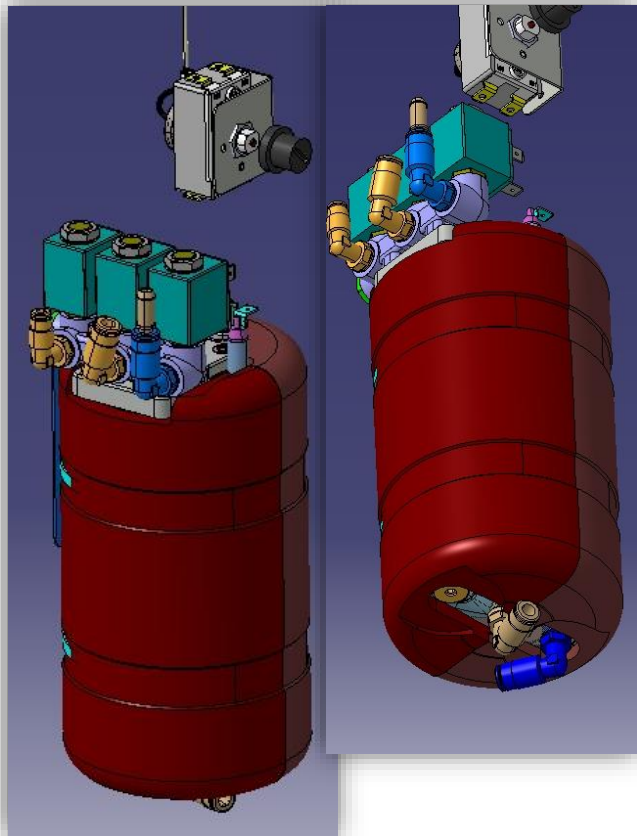

Not lead - free Assembly Boiler

Spare code: **261906**