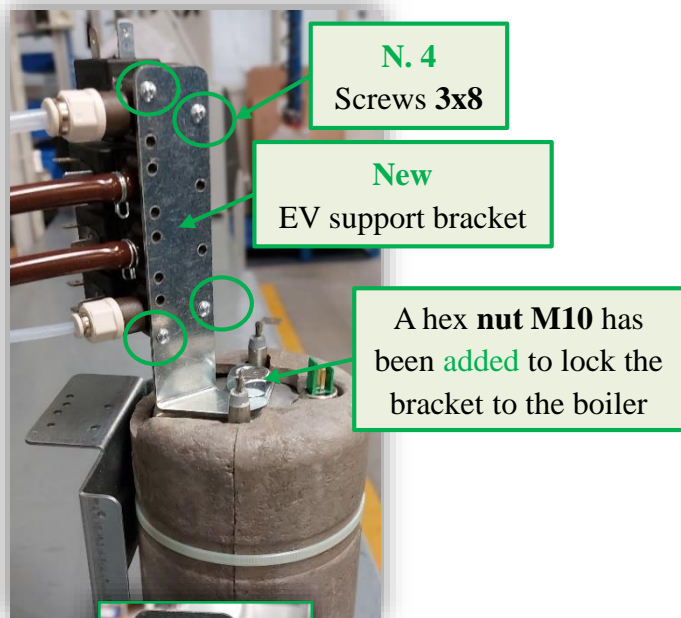

REASON:

Be informed that with the aim to reduce stress on the *EV assembly* during transportation

MODIFICATIONS:

A **new boiler EV support bracket** has been introduced to replace the **pre-modification** one.

The **new** EV support **bracket** is fixed to Boiler assembly by means of a *hex nut M10*.

The EV is fixed to bracket by means **4 screws 3x8**.

New Boiler assembly (detail)
with **new EV support bracket**