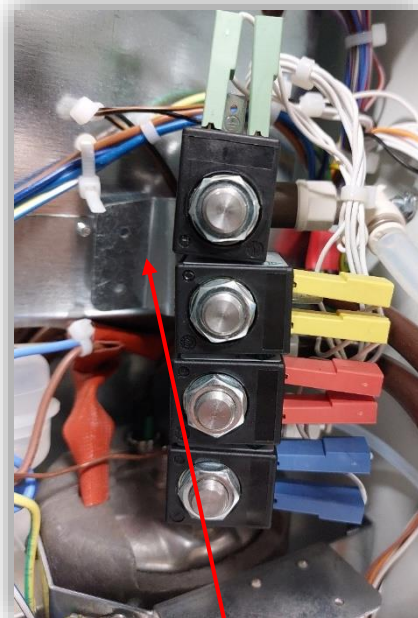

Type Coffee Vending Machine	Model 9100	N° T.I. 01 - 2023
Serial Number 30720414	Subject MODIFICATION of the Boiler EV Support BRACKET	ISSUED FOR (X) Action <input type="checkbox"/> Information <input checked="" type="checkbox"/>

REASON:

Be informed that with the aim to reduce stress on the *EV assembly* during transportation

MODIFICATIONS:

A **new boiler EV support bracket** has been introduced to replace the **pre-modification** one.

The **new** EV support **bracket** is fixed to Boiler assembly by means of a *hex nut M10*.

The EV is fixed to bracket by means **4 screws 3x8**.

New Boiler assembly (detail)
with **new EV support bracket**

Pre-modification Boiler assembly
(detail)

New EV support bracket
Spare code: **264694**

New EV support **bracket** guarantees both support and proper orientation of solenoid valves

Type Coffee Vending Machine	Model 9100	N° T.I. 01 - 2023						
Serial Number 30720414	Subject MODIFICATION of the Boiler EV Support BRACKET	<table border="1"> <tr> <td>ISSUED</td> <td>Action</td> <td></td> </tr> <tr> <td>FOR (X)</td> <td>Information</td> <td>X</td> </tr> </table>	ISSUED	Action		FOR (X)	Information	X
ISSUED	Action							
FOR (X)	Information	X						