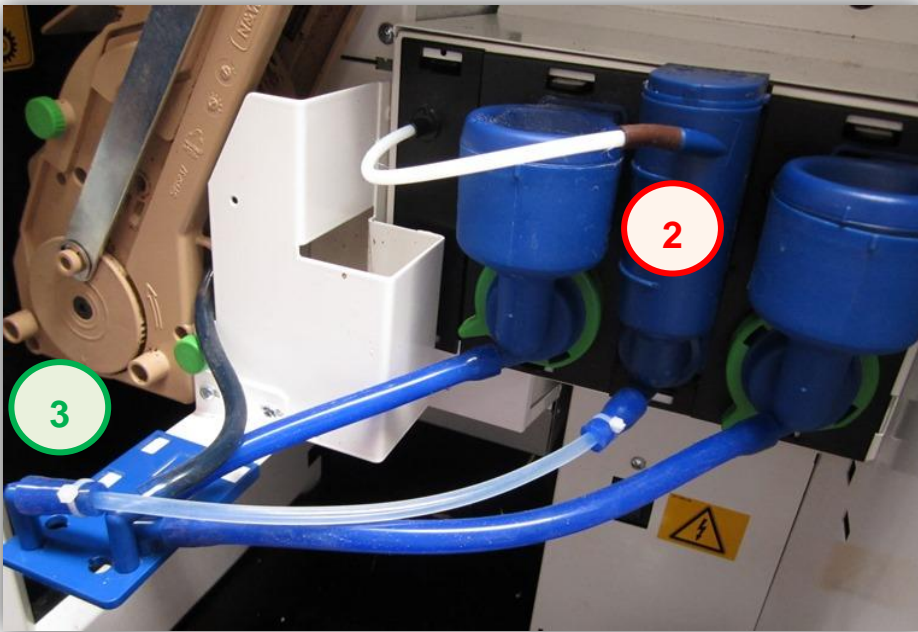

Spare part code: **0V2509**

**Teflon hose 2.5x5 – Lg. 420 mm**

Spare part code: **252659** (minimum order 1 m)

TYPE NO <b>7100 ES – 7100 FB</b>	TYPE <b>Coffee Vending Machines</b>	T.I. NO <b>07 - 2015</b>				
SERIAL NUMBERS AFFECTED	Serial Number <b>52011349 / 52511569 7100 ES</b> <b>52511489 7100 FB</b>	ISSUED BY <b>Documentation/N&amp;W Valbrembo</b>				
SUBJECT <b>TASTE IMPROVEMENTS FOR HOT WATER</b>		ISSUED FOR (X): <table border="1"> <tr> <td>Action</td> <td></td> </tr> <tr> <td>Information</td> <td><b>X</b></td> </tr> </table>	Action		Information	<b>X</b>
Action						
Information	<b>X</b>					