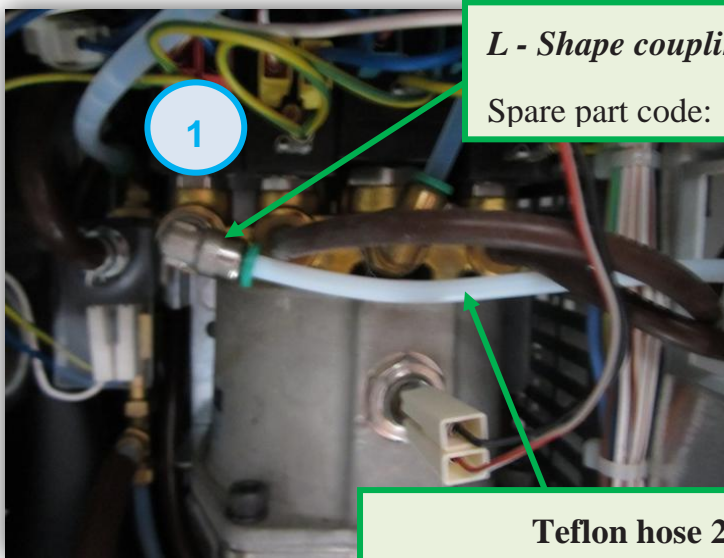

TYPE NO 7100 ES – 7100 FB	TYPE Coffee Vending Machines	T.I. NO 07 - 2015
SERIAL NUMBERS AFFECTED	Serial Number 52011349 / 52511569 7100 ES 52511489 7100 FB	ISSUED BY Documentation/N&W Valbrembo
SUBJECT TASTE IMPROVEMENTS FOR HOT WATER		ISSUED FOR (X): <table border="1"> <tr> <td>Action</td> <td></td> </tr> <tr> <td>Information</td> <td>X</td> </tr> </table>

REASON

To improve the hot water quality selections

A. MODIFICATIONS for 7100 ES:

The silicone hoses that connect the boiler outlet (**pos. 1**) to hot water dispensing spout (**pos. 3**) are replaced by two **teflon** hoses: (**pos. 1** → **pos. 2**) + (**pos. 2** → **pos. 3**)

In addition it's required to replace on the manifold the hose – fitting and its OR with a **L – shape coupling**.

Three pieces of blue silicone hoses are also required (see following page).