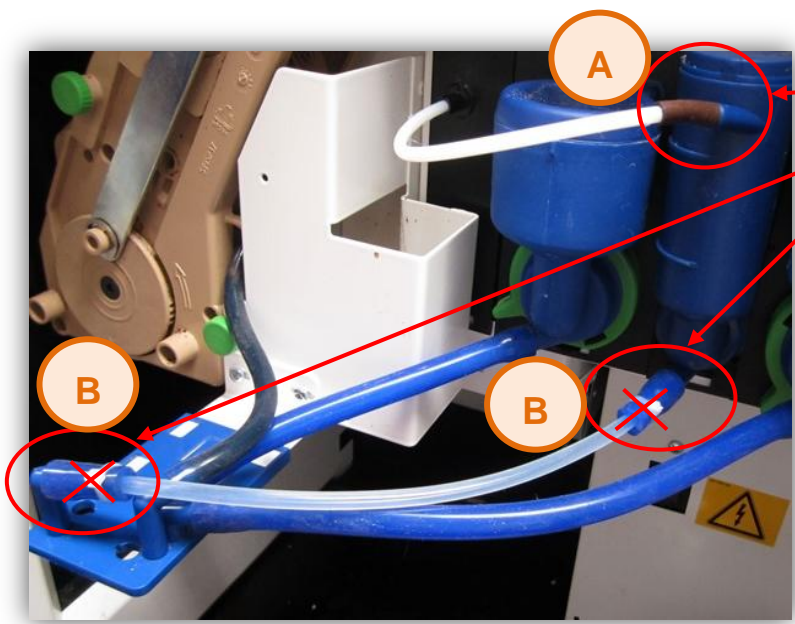

Note: it will be used a **blue piece**.
Tie-rods are not necessary.

Three pieces of blue silicone hoses.
A. Silicone hose **3x6 – Lg. 25 mm**
S.P. code: **254566** (min. order 1m)
B. Silicone hose **5x9 – Lg. 25 mm**
S.P. code: **254565** (min. order 1m)