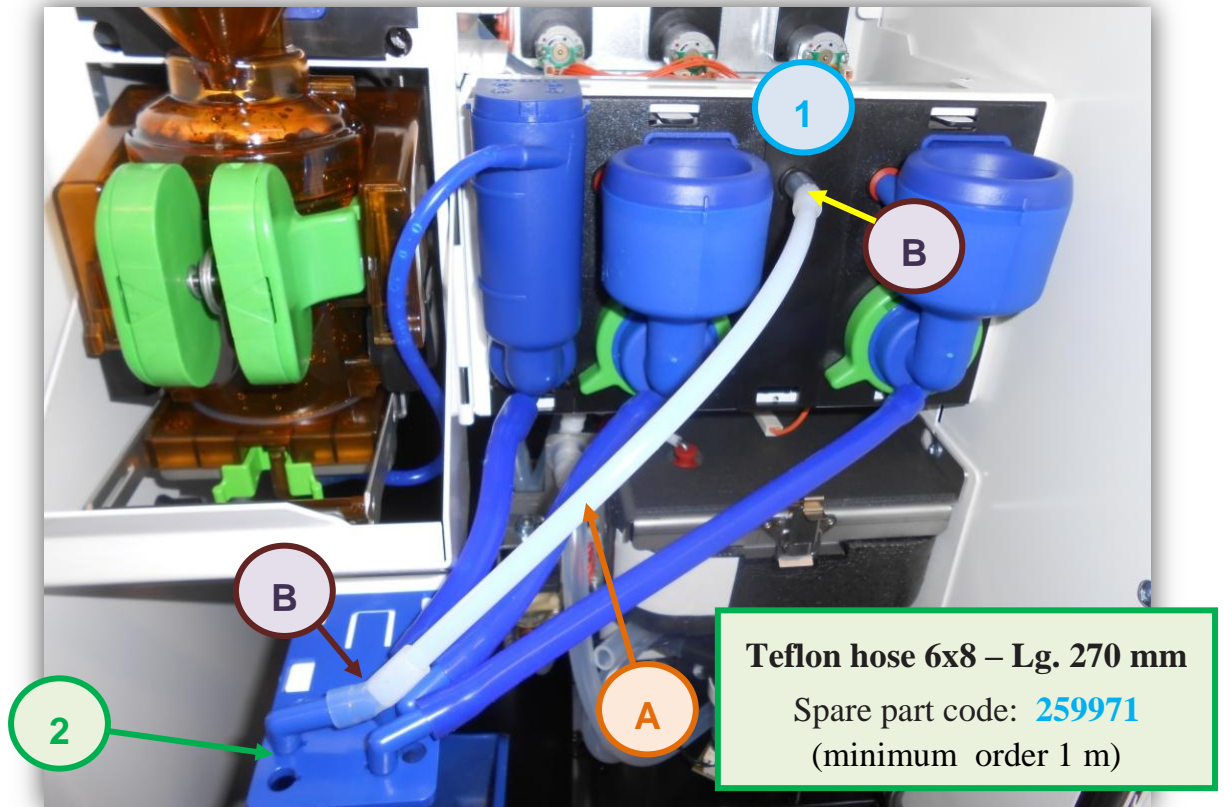

TYPE NO 7100 ES – 7100 FB	TYPE Coffee Vending Machines	T.I. NO 07 - 2015
SERIAL NUMBERS AFFECTED Serial Number 52011349 / 52511569 52511489	7100 ES 7100 FB	ISSUED BY Documentation/N&W Valbrembo
SUBJECT TASTE IMPROVEMENTS FOR HOT WATER	ISSUED FOR (X): <table border="1"> <tr> <td>Action</td> <td></td> </tr> <tr> <td>Information</td> <td>X</td> </tr> </table>	

B. MODIFICATIONS for 7100 FB:

The silicone hose that connects the instant module outlet (**pos. 1**) to hot water dispensing spout (**pos. 2**) is replaced by a **teflon** hose:

Machines concerned by this modification from S/N **52511489**

EXCHANGEABILITY:

For the machines prior to the above mentioned serial number it's possible to implement the modification by ordering the parts below:

- Teflon hose **6x8 – Lg. 270 mm** **A** Spare part code: **259971**
  (min. order 1 m)
- **N. 2** Blue silicone hose **12x6,7 – Lg. 25 mm** **B** Spare part code: **256093**
  (min. order 1 m)