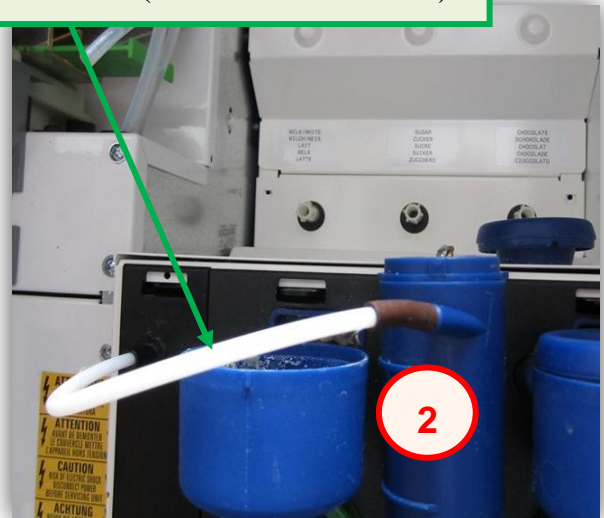

In addition it's required to replace on the manifold the hose – fitting and its OR with a **L – shape coupling**.

Three pieces of blue silicone hoses are also required (see following page).

*L - Shape coupling 5 x 1/8*

Spare part code: **0V2509**

**Teflon hose 2.5x5 – Lg. 420 mm**

Spare part code: **252659** (minimum order 1 m)

TYPE NO <b>7100 ES – 7100 FB</b>	TYPE <b>Coffee Vending Machines</b>	T.I. NO <b>07 - 2015</b>				
SERIAL NUMBERS AFFECTED	Serial Number <b>52011349 / 52511569 7100 ES</b> <b>52511489 7100 FB</b>	ISSUED BY <b>Documentation/N&amp;W Valbrembo</b>				
SUBJECT <b>TASTE IMPROVEMENTS FOR HOT WATER</b>		ISSUED FOR (X): <table border="1"> <tr> <td>Action</td> <td></td> </tr> <tr> <td>Information</td> <td><b>X</b></td> </tr> </table>	Action		Information	<b>X</b>
Action						
Information	<b>X</b>					