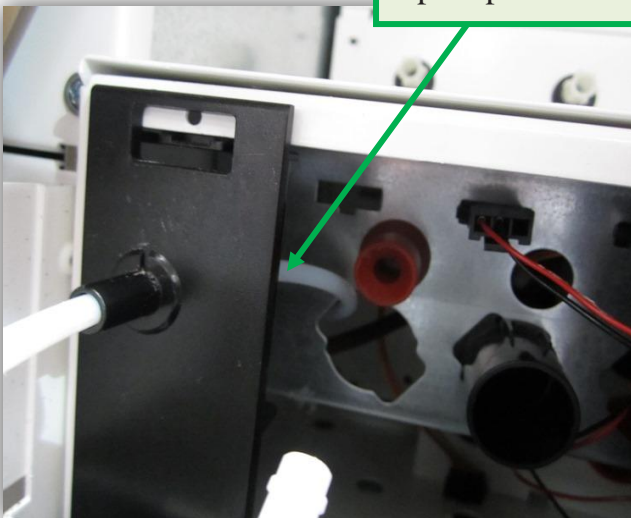

### A. MODIFICATIONS for 7100 ES:

The silicone hoses that connect the boiler outlet (**pos. 1**) to hot water dispensing spout (**pos. 3**) are replaced by two **teflon** hoses: (**pos. 1** → **pos. 2**) + (**pos. 2** → **pos. 3**)

In addition it's required to replace on the manifold the hose – fitting and its OR with a **L – shape coupling**.

Three pieces of blue silicone hoses are also required (see following page).

*L - Shape coupling 5 x 1/8*

Spare part code: **0V2509**

**Teflon hose 2.5x5 – Lg. 420 mm**

Spare part code: **252659** (minimum order 1 m)

TYPE NO <b>7100 ES – 7100 FB</b>	TYPE <b>Coffee Vending Machines</b>	T.I. NO <b>07 - 2015</b>				
SERIAL NUMBERS AFFECTED	Serial Number <b>52011349 / 52511569 7100 ES</b> <b>52511489 7100 FB</b>	ISSUED BY <b>Documentation/N&amp;W Valbrembo</b>				
SUBJECT <b>TASTE IMPROVEMENTS FOR HOT WATER</b>		ISSUED FOR (X): <table border="1"> <tr> <td>Action</td> <td></td> </tr> <tr> <td>Information</td> <td><b>X</b></td> </tr> </table>	Action		Information	<b>X</b>
Action						
Information	<b>X</b>					