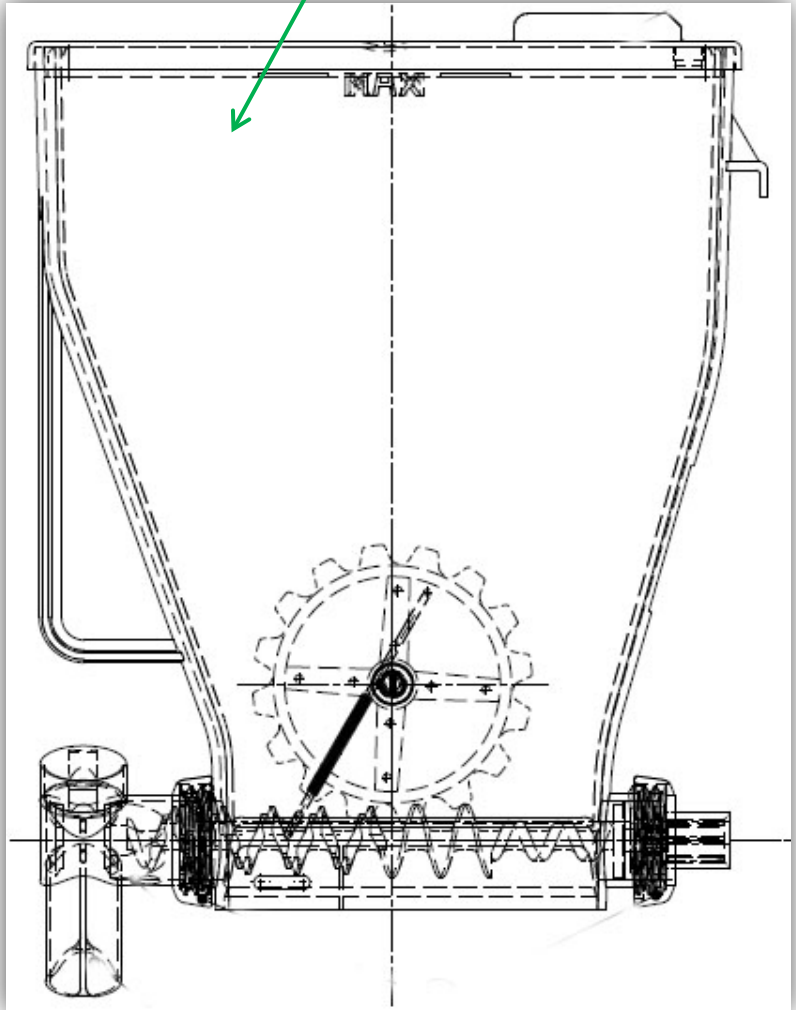

**Touch aluminium surround for lock** (black)  
Spare part code: **260486**

**Silver nozzle cover**  
Spare part code: **260490**

**Poster transparent cover**  
Spare part code: **260491**

**Photo panel**  
Spare part code: **260492**

**Basin aluminium profile** (black)  
Spare part code: **260489**

Type <b>Coffee Vending Machine</b>	Model <b>9100</b>	T.I. NO <b>XX - 2016</b>						
Serial Number <b>N/A</b>	Subject <b>SPARE PART LIST</b>	<table border="1"> <tr> <td>ISSUED</td> <td>Action</td> <td></td> </tr> <tr> <td>FOR (X)</td> <td>Information</td> <td><b>X</b></td> </tr> </table>	ISSUED	Action		FOR (X)	Information	<b>X</b>
ISSUED	Action							
FOR (X)	Information	<b>X</b>						

**Interface panel – coin introduction (black)**  
 (only change giver)  
 Spare part code: **259874**

**Reduced auger assembly**  
 Spare part code: **260541**