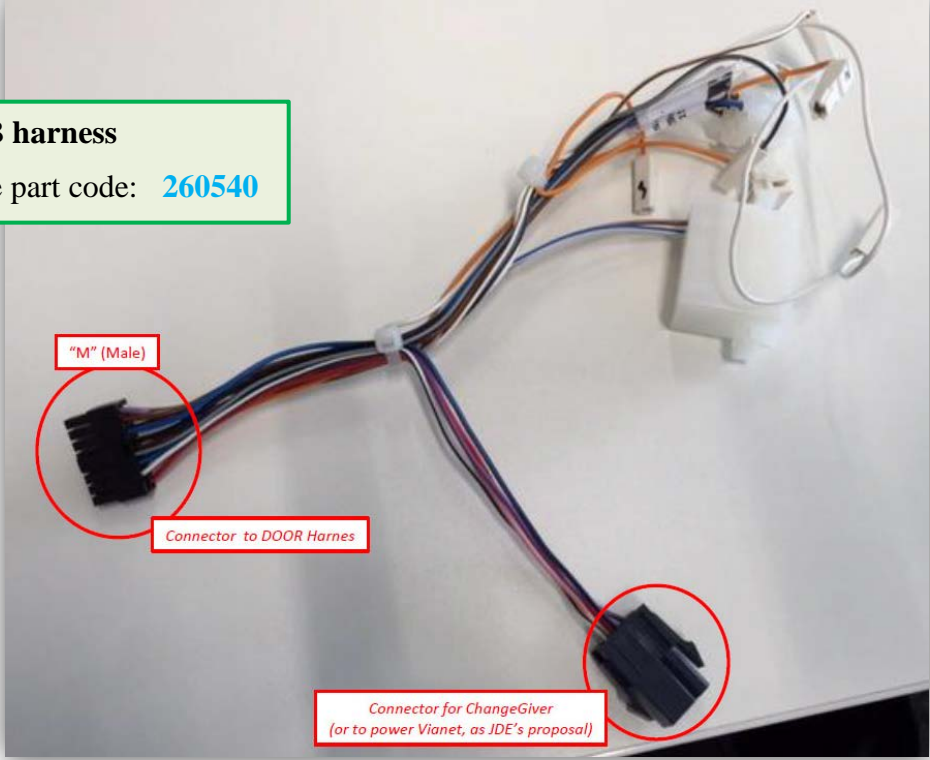

MDB harness
Spare part code: **260540**

"M" (Male)

Connector to DOOR Harness

Connector for ChangeGiver
(or to power Vianet, as JDE's proposal)