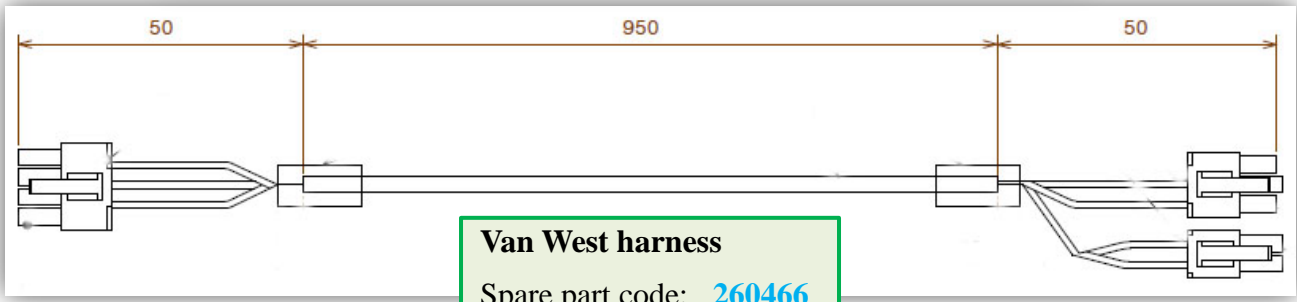

**Liquid basin assembly**  
(without basin grille)  
Spare part code: **260472**

**MDB harness**  
Spare part code: **260540**

"M" (Male)

Connector to DOOR Harness

Connector for ChangeGiver  
(or to power Vianet, as JDE's proposal)