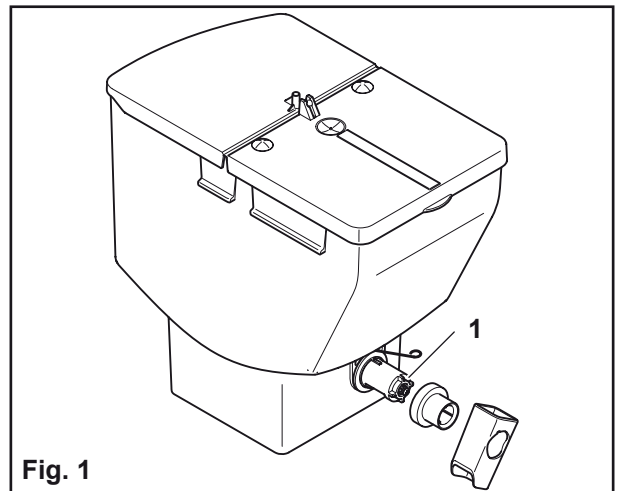

- The length of the outlet bush opening for ingredient delivery is increased from 14.5mm to 19.3mm, see red arrows in figure 2.
- The width of the outlet bush opening for ingredient delivery is increased from 15.00mm to 16.3mm, see red arrows in figure 3.

Reason:

A tunneling effect (ingredient remains inside the outlet bush) is avoided by the enlargement of the opening.

Exchangeability:

The modified outlet bush is available as spare part. The spare part number remains unchanged. The modified outlet bush is fully backward compatible and can be installed in all machines of the FB 7XXX series prior to the above mentioned serial number.