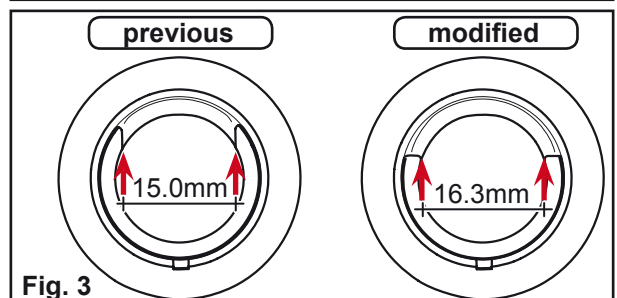

- The length of the outlet bush opening for ingredient delivery is increased from 14.5mm to 19.3mm, see red arrows in figure 2.
- The width of the outlet bush opening for ingredient delivery is increased from 15.00mm to 16.3mm, see red arrows in figure 3.

Fig. 1

Fig. 2

Fig. 3