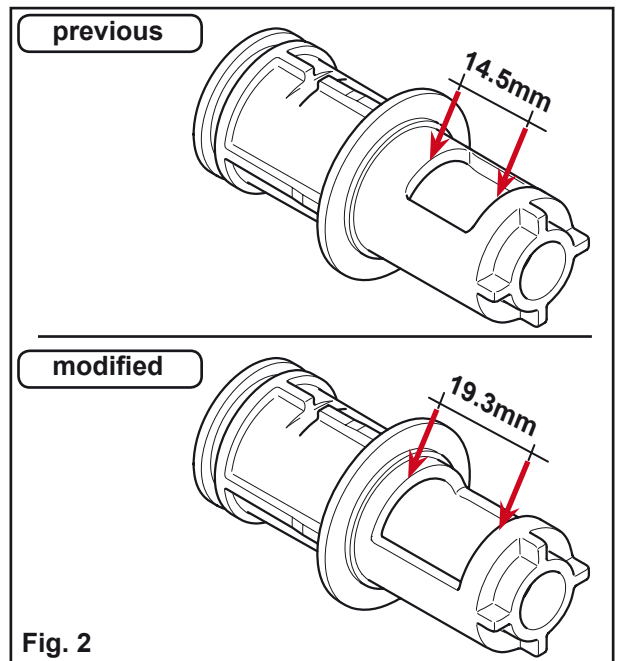

- The length of the outlet bush opening for ingredient delivery is increased from 14.5mm to 19.3mm, see red arrows in figure 2.
- The width of the outlet bush opening for ingredient delivery is increased from 15.00mm to 16.3mm, see red arrows in figure 3.

Reason:

A tunneling effect (ingredient remains inside the outlet bush) is avoided by the enlargement of the opening.

Exchangeability:

The modified outlet bush is available as spare part. The spare part number remains unchanged. The modified outlet bush is fully backward compatible and can be installed in all machines of the FB 7XXX series prior to the above mentioned serial number.

Fig. 1

Fig. 2

Fig. 3