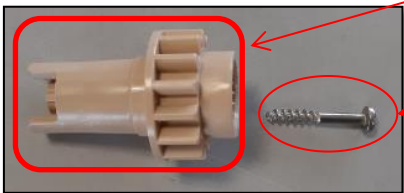

Reason

To strengthen the Z4000 ES-FB, HoReCa and Large models.

Modifications

Introduction of a new coffee unit **Pinion** and a **self-tapping screw**.

Coffee unit

Pinion

New Pinion code 262496
sap: 55121561

Old Pinion code 254673

New Pinion

New Self-tapping screw code
sap : 55112829

Range H&C HoReCa	Model 9100, 95, Kalea, Kalea Plus, Krea, Karisma, La Radiosa, 9000, Opera Touch (46mm Ø) , G150, Solista, Canto (46mm Ø), Maestro (46mm Ø)	N° T.I. 16_2019
Serial Number 94312015	Subject Z4000 ES-FB, HoReCa and Large strengthen	