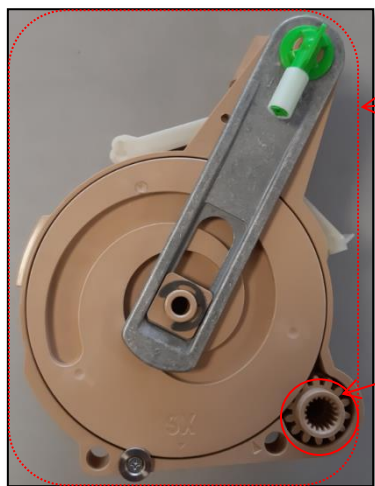

Range H&C HoReCa	Model 9100, 95, Kalea, Kalea Plus, Krea, Karisma, La Radiosa, 9000, Opera Touch (46mm Ø) , G150, Solista, Canto (46mm Ø), Maestro (46mm Ø)	N° T.I. 16_2019
Serial Number 94312015	Subject Z4000 ES-FB, HoReCa and Large strengthen	

Reason

To strengthen the Z4000 ES-FB, HoReCa and Large models.

Modifications

Introduction of a new coffee unit **Pinion** and a **self-tapping screw**.

Coffee unit

Pinion

New Pinion code 262496
sap: 55121561

Old Pinion code 254673

New Pinion

New Self-tapping screw code
sap : 55112829

Range H&C HoReCa	Model 9100, 95, Kalea, Kalea Plus, Krea, Karisma, La Radiosa, 9000, Opera Touch (46mm Ø) , G150, Solista, Canto (46mm Ø), Maestro (46mm Ø)	N° T.I. 16_2019
Serial Number 94312015	Subject Z4000 ES-FB, HoReCa and Large strengthen	