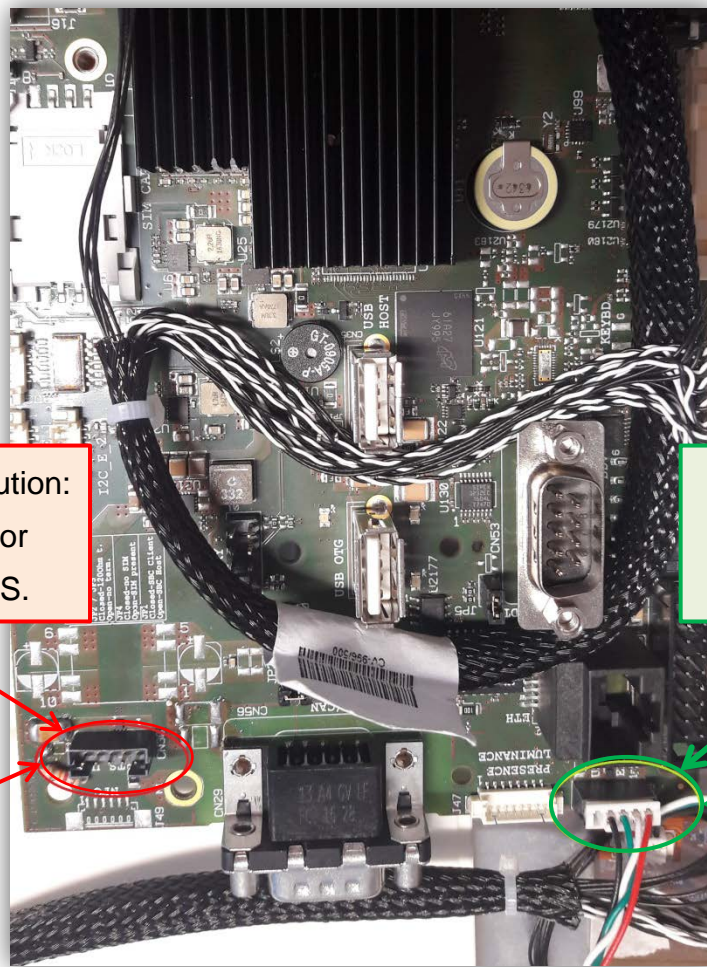

Range <b>H&amp;C</b>	Model <b>OPERA TOUCH – CONCERTO TOUCH</b>	N° T.I. <b>12_2018</b>
Serial Number <b>82610688</b>	Subject <b>CHANGE OF CPU BOARD CONNECTION</b>	

**Reason**

To make the **CPU board** less sensitive to external disturbances:

**Modifications**

the **CPU** connection with **touch – screen** has been modified as shown in the picture below.

Pre-modification solution:  
**connector** used for connection with T.S.

New solution:  
**connector** used for connection with T.S.