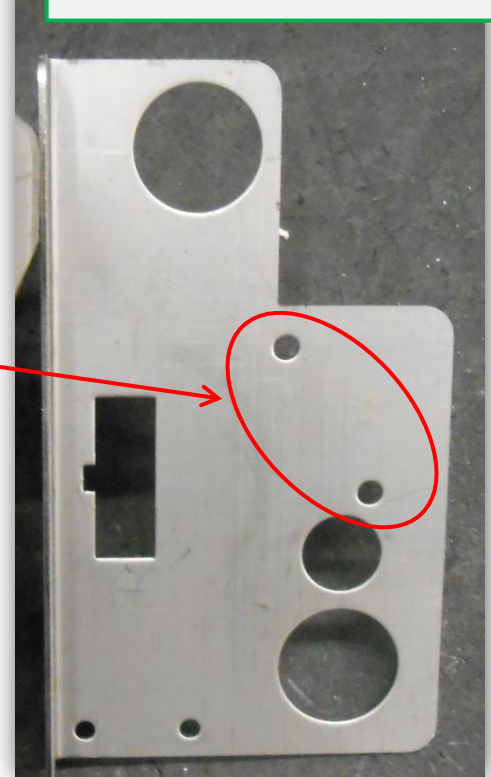

Type Coffee Vending Machine	Model C2100 – C3100	T.I. NO 10 - 2016
Serial Number 63911589	Subject NEW BOILER COVER ASSEMBLY	ISSUED FOR (X) Action Information X

REASON

It's required to create the **support** fixing points to improve the fixing of the *electronic board*

MODIFICATIONS:

Two holes have been added in the *Boiler solenoid valve support*. They are used to fix the **electronic control board** showed below.

New Boiler cover Assembly

Boiler solenoid valve Support

Support with the *electronic control board*

TECHNICAL INFORMATION JDE

Type Coffee Vending Machine	Model C2100 – C3100	T.I. NO 10 - 2016
Serial Number 63911589	Subject NEW BOILER COVER ASSEMBLY	ISSUED FOR (X)
		Action Information
		X