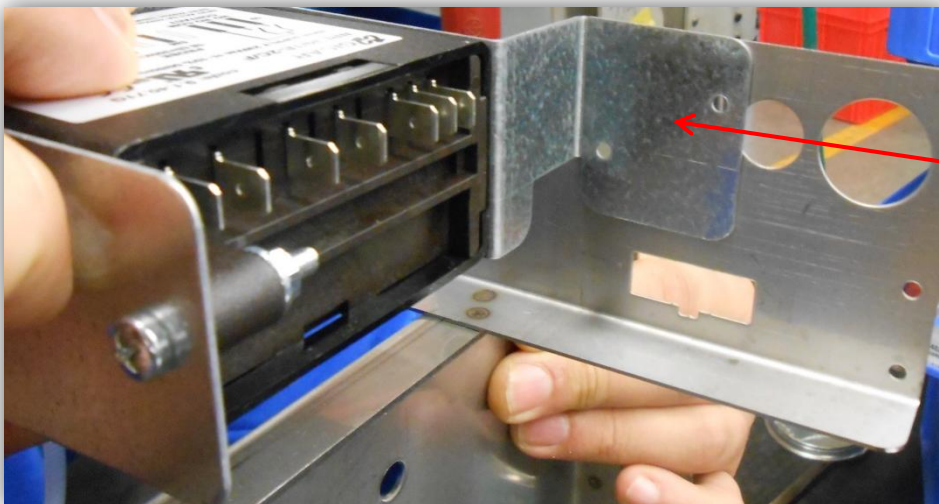

Type Coffee Vending Machine	Model C2100 – C3100	T.I. NO 10 - 2016
Serial Number 63911589	Subject NEW BOILER COVER ASSEMBLY	ISSUED FOR (X) Action Information X

REASON

It's required to create the **support** fixing points to improve the fixing of the *electronic board*

MODIFICATIONS:

Two holes have been added in the *Boiler solenoid valve support*. They are used to fix the **electronic control board** showed below.

New Boiler cover Assembly

Boiler solenoid valve Support

Support with the *electronic control board*

TECHNICAL INFORMATION JDE

Type Coffee Vending Machine	Model C2100 – C3100	T.I. NO 10 - 2016
Serial Number 63911589	Subject NEW BOILER COVER ASSEMBLY	ISSUED FOR (X)
		Action Information
		X