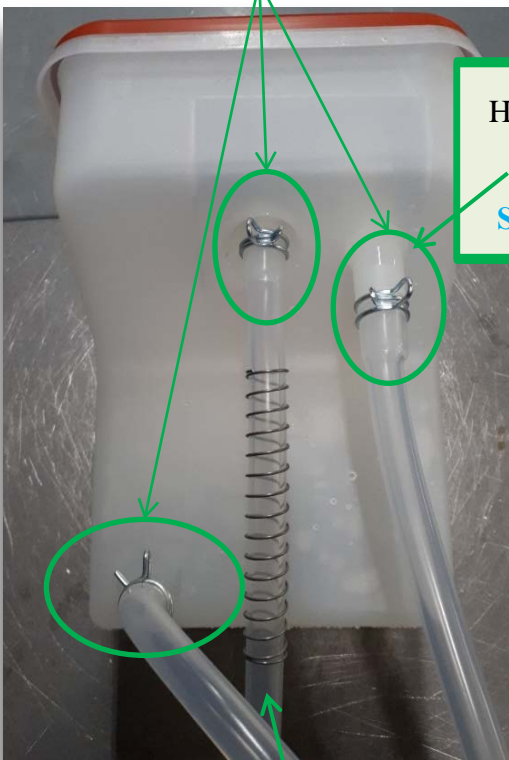

**REASON:**

To avoid any boiler assembly hose from detaching and causing a water spill

**MODIFICATIONS:**

- Three hose clips** have been added on the hoses coming out from the instant boiler
- The pre-modification brown silicone hose**, connecting the instant boiler to the pump, has been replaced by a transparent silicone hose, plus a fitting and a shorter brown silicone hose.

**Modification 1**

**New solution**

boiler body + 3 hoses + **3 hose clips**

Hose clip Spare:

**096264**

**SAP 55114073**

**Pre-modification solution**

boiler body + 3 hoses

No hose clips

**Modification 2**

**Transparent silicone hose**  
replacing the **brown one**

Length: **260 mm** Spare: **255541**  
**SAP: 55100922**

**Pre-modification brown silicone hose**

Type <b>Coffee Vending Machine</b>	Model <b>9100 IN - 9200 CV</b>	N° T.I. <b>03 - 2020</b>
Serial Number <b>00721964</b>	Subject <b>INSTANT BOILER ASSEMBLY MODIFICATIONS</b>	ISSUED FOR (X) Action Information <b>X</b>