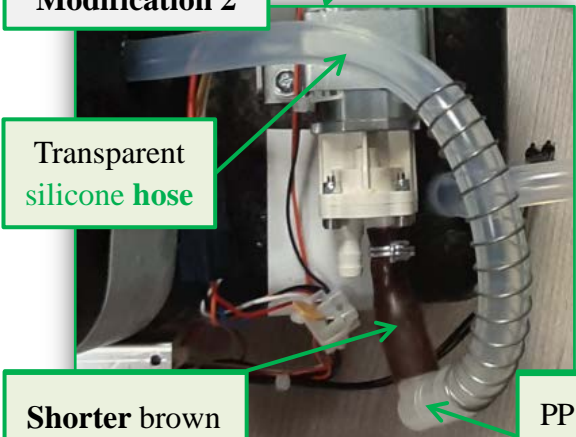

**REASON:**

To avoid any boiler assembly hose from detaching and causing a water spill

**MODIFICATIONS:**

- Three hose clips** have been added on the hoses coming out from the instant boiler
- The pre-modification brown silicone hose**, connecting the instant boiler to the pump, has been replaced by a transparent silicone hose, plus a fitting and a shorter brown silicone hose.

No hose clips

**Modification 2**

**Transparent silicone hose**  
replacing the **brown one**

Length: **260 mm** Spare: **255541**  
**SAP: 55100922**

**Pre-modification brown silicone hose**

Type <b>Coffee Vending Machine</b>	Model <b>9100 IN - 9200 CV</b>	N° T.I. <b>03 - 2020</b>
Serial Number <b>00721964</b>	Subject <b>INSTANT BOILER ASSEMBLY MODIFICATIONS</b>	ISSUED FOR (X) Action Information <b>X</b>

**New solution**  
Instant boiler assembly

**Pre-modification solution**  
Instant boiler assembly

**Modification 2**

Transparent silicone hose

Shorter brown silicone hose (40 mm)  
Spare: **097685**  
SAP: **55001674**