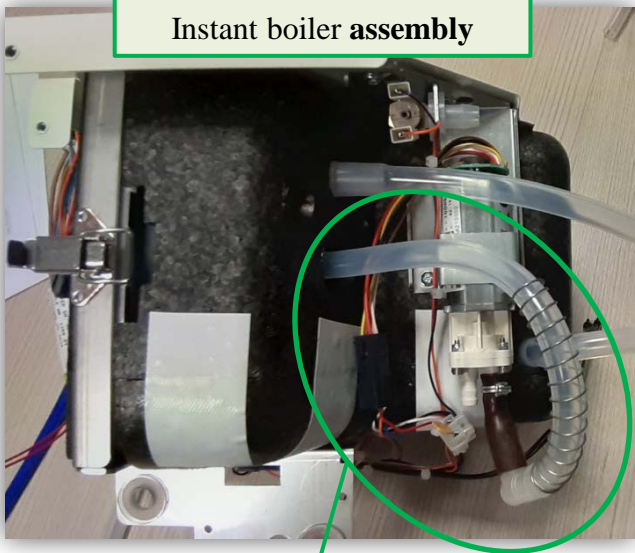

**Modification 1**

**New solution**

boiler body + 3 hoses + **3 hose clips**

Hose clip Spare:

**096264**

**SAP 55114073**

**Pre-modification solution**

boiler body + 3 hoses

No hose clips

**Modification 2**

**Transparent silicone hose**  
replacing the **brown one**

Length: **260 mm** Spare: **255541**  
**SAP: 55100922**

**Pre-modification brown silicone hose**

Type <b>Coffee Vending Machine</b>	Model <b>9100 IN - 9200 CV</b>	N° T.I. <b>03 - 2020</b>
Serial Number <b>00721964</b>	Subject <b>INSTANT BOILER ASSEMBLY MODIFICATIONS</b>	ISSUED FOR (X) Action Information <b>X</b>

**New solution**  
Instant boiler assembly

**Pre-modification solution**  
Instant boiler assembly

**Modification 2**

Transparent silicone hose

Shorter brown silicone hose (40 mm)  
Spare: **097685**  
SAP: **55001674**