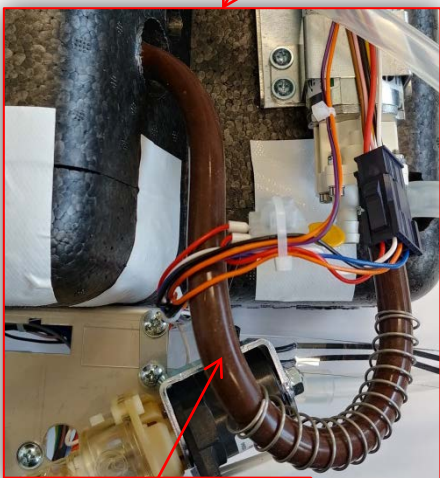

**REASON:**

To avoid any boiler assembly hose from detaching and causing a water spill

**MODIFICATIONS:**

- Three hose clips** have been added on the hoses coming out from the instant boiler
- The pre-modification brown silicone hose**, connecting the instant boiler to the pump, has been replaced by a transparent silicone hose, plus a fitting and a shorter brown silicone hose.

No hose clips

**Modification 2**

**Transparent silicone hose**  
replacing the **brown one**

Length: **260 mm** Spare: **255541**  
**SAP: 55100922**

**Pre-modification brown silicone hose**

Type <b>Coffee Vending Machine</b>	Model <b>9100 IN - 9200 CV</b>	N° T.I. <b>03 - 2020</b>
Serial Number <b>00721964</b>	Subject <b>INSTANT BOILER ASSEMBLY MODIFICATIONS</b>	ISSUED FOR (X) Action Information <b>X</b>

**New solution**  
Instant boiler assembly

**Pre-modification solution**  
Instant boiler assembly

**Modification 2**

Transparent silicone hose

Shorter brown silicone hose (40 mm)  
Spare: **097685**  
SAP: **55001674**

PP elbow fitting  
Spare: **39758800**  
SAP: **55102011**

Pre-modification brown silicone hose

The instant boiler assembly spare code is not changed: **260784**

➤ Machines concerned by modification from S/N: **00721964**