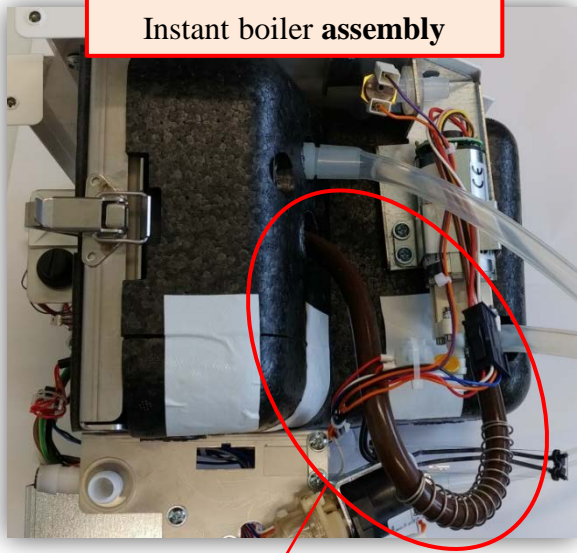

**REASON:**

To avoid any boiler assembly hose from detaching and causing a water spill

**MODIFICATIONS:**

- Three hose clips** have been added on the hoses coming out from the instant boiler
- The pre-modification brown silicone hose**, connecting the instant boiler to the pump, has been replaced by a transparent silicone hose, plus a fitting and a shorter brown silicone hose.

No hose clips

**Modification 2**

**Transparent silicone hose**  
replacing the **brown one**

Length: **260 mm** Spare: **255541**  
**SAP: 55100922**

**Pre-modification brown silicone hose**

Type <b>Coffee Vending Machine</b>	Model <b>9100 IN - 9200 CV</b>	N° T.I. <b>03 - 2020</b>
Serial Number <b>00721964</b>	Subject <b>INSTANT BOILER ASSEMBLY MODIFICATIONS</b>	ISSUED FOR (X) Action Information <b>X</b>

**New solution**  
Instant boiler assembly

**Pre-modification solution**  
Instant boiler assembly

**Modification 2**

Transparent silicone hose

Shorter brown silicone hose (40 mm)  
Spare: **097685**  
SAP: **55001674**