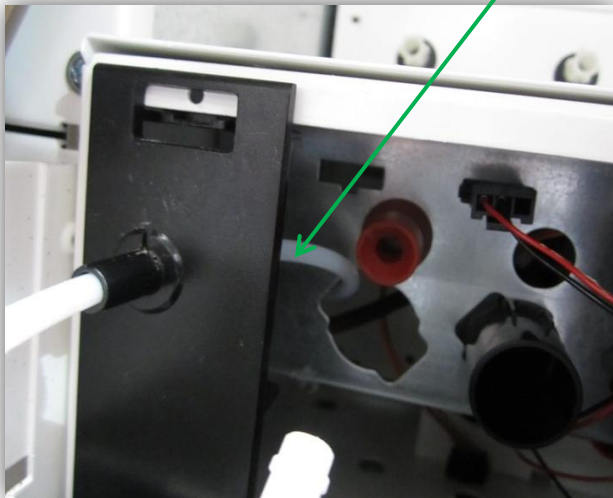

Type Coffee Vending Machine	Model ES7300 – FB7300	T.I. NO 03 - 2016
Serial Number 54613918 (ES7300) 60110671 (FB7300)	Subject TASTE IMPROVEMENTS FOR HOT WATER	ISSUED FOR (X) Action Information X

REASON

The goal is to improve the taste of the hot water selection.

MODIFICATIONS:

1. **ES7300** The silicone hose that connect the boiler outlet (**pos. 1**) to hot water dispensing spout (**pos. 2**) is replaced by a **teflon** hose: (**pos. 1** → **pos. 2**)

In addition it's required to replace on the manifold the hose – fitting and its OR with a **L – shape coupling** .

? pieces of **blue silicone** hoses are also required.

L - Shape coupling 5 x 1/8
Spare part code: **0V2509**

Teflon hose 2.5x5 – Lg. 450 mm
Spare part code: **252659** (minimum order 1 m)
It replaces a silicone hose 3x6 – Lg. 260 mm