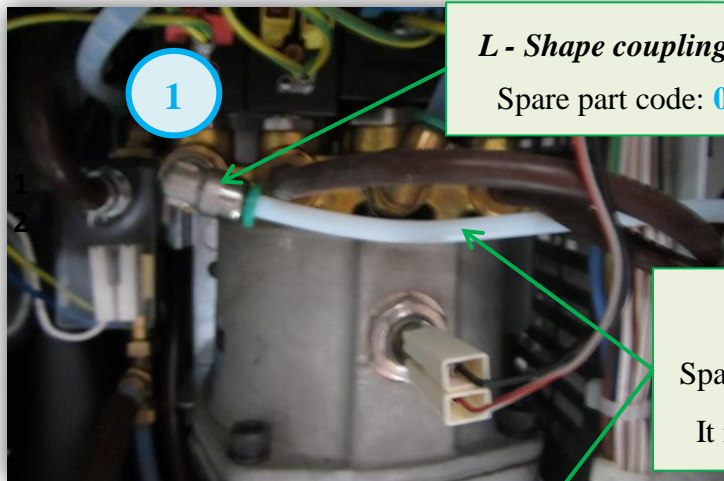

Type Coffee Vending Machine	Model ES7300 – FB7300	T.I. NO 03 - 2016
Serial Number 54613918 (ES7300) 60110671 (FB7300)	Subject TASTE IMPROVEMENTS FOR HOT WATER	ISSUED FOR (X) Action Information X

REASON

The goal is to improve the taste of the hot water selection.

MODIFICATIONS:

1. **ES7300** The silicone hose that connect the boiler outlet (**pos. 1**) to hot water dispensing spout (**pos. 2**) is replaced by a **teflon** hose: (**pos. 1** → **pos. 2**)

In addition it's required to replace on the manifold the hose – fitting and its OR with a **L – shape coupling** .

? pieces of **blue silicone** hoses are also required.

L - Shape coupling 5 x 1/8
Spare part code: **0V2509**

Teflon hose 2.5x5 – Lg. 450 mm
Spare part code: **252659** (minimum order 1 m)
It replaces a silicone hose 3x6 – Lg. 260 mm