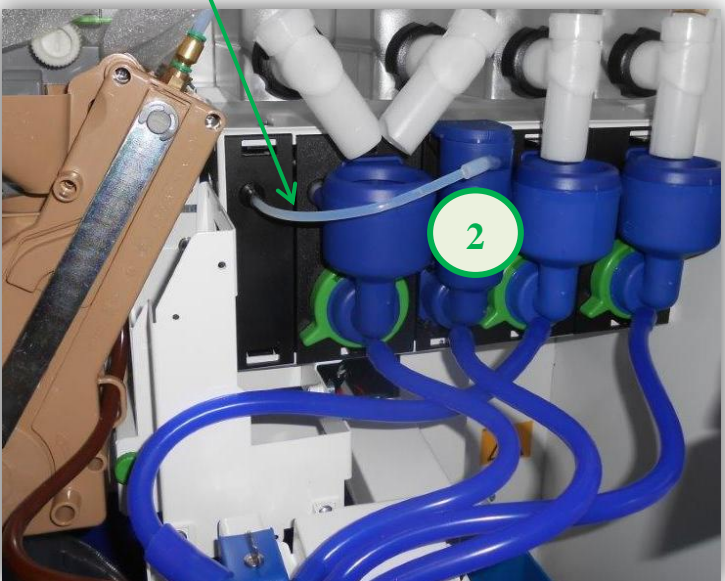

## MODIFICATIONS:

- ES7300** The silicone hose that connect the boiler outlet (**pos. 1**) to hot water dispensing spout (**pos. 2**) is replaced by a **teflon** hose: (**pos. 1** → **pos. 2**)

In addition it's required to replace on the manifold the hose – fitting and its OR with a **L – shape coupling** .

? pieces of **blue silicone** hoses are also required.

*L - Shape coupling 5 x 1/8*  
Spare part code: **0V2509**

**Teflon hose 2.5x5 – Lg. 450 mm**  
Spare part code: **252659** (minimum order 1 m)  
It replaces a silicone hose 3x6 – Lg. 260 mm

- 2. FB7300** The silicone hose that connect the boiler outlet (**pos. 1**) to hot water dispensing spout (**pos. 2**) is replaced by a **teflon** hose: (**pos. 1** → **pos. 2**)

Machines concerned by this modification from S/N: **54613918** (ES7300) – **60110671** (FB7300)