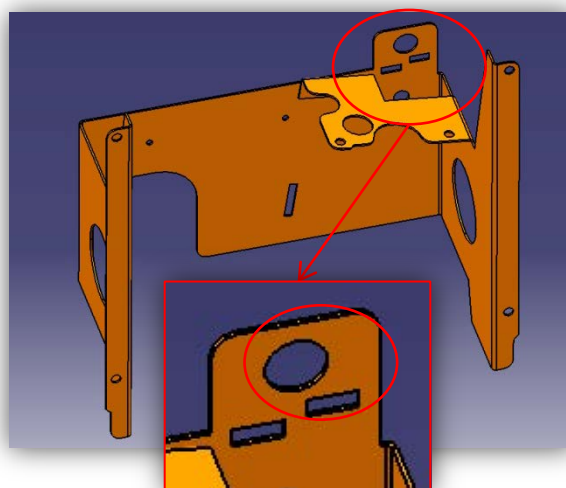

Pre-modif. pump and boiler support
Spare part not available