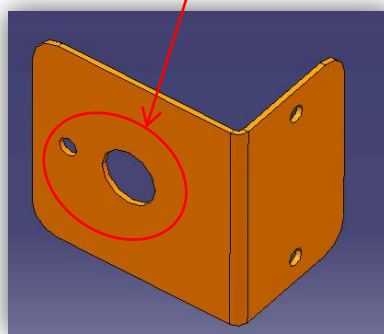

Pre-modif. support for pre-modif. thermostat
Spare part not available