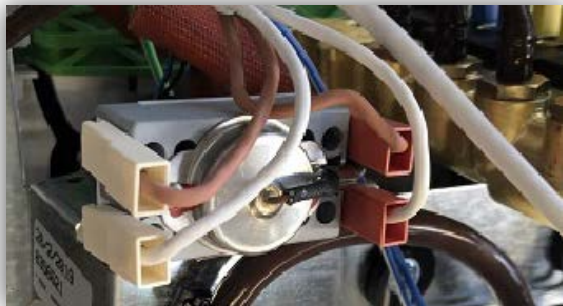

Type Coffee Vending Machine	Model 9100 – 95 – Opera Touch	N° T.I. 02 - 2019
Serial Number See pag. 3/3	Subject CHANGE OF CAPILLARY THERMOSTAT 140 °C	ISSUED FOR (X) Action Information X

1. *Machines concerned by modification from S/N below:*
2. ✓ **91110076**   Opera Touch
   - ✓ **90910331**   9100
   - ✓ **91210457**   95

Important note: the **new thermostat** introduction did not require any modification of the wiring assembly, but the **positions** of the fast-on connectors have changed, as shown below.
Connect the connectors respecting numeration "**11, 12, 21, 22**" – See pictures below

New thermostat