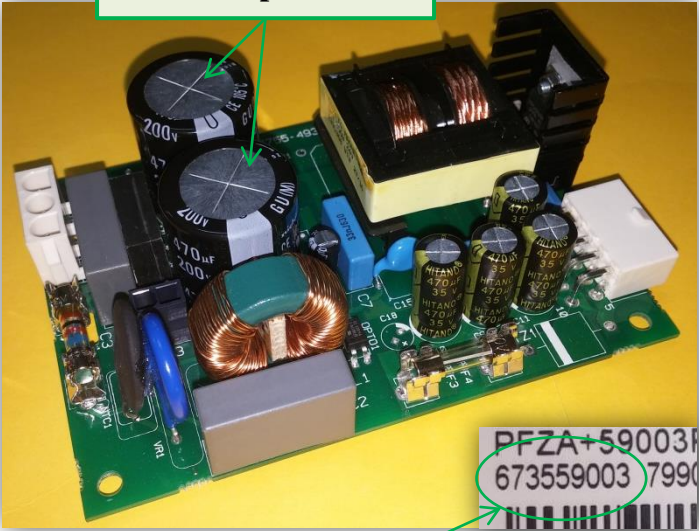

TECHNICAL INFORMATION JDE

Type Coffee Vending Machine	Model 9100	T.I. NO 02 - 2017	
Serial Number 71211404	Subject Modification of 250VA SWITCHING POWER BOARD	ISSUED FOR (X)	Action Information <input checked="" type="checkbox"/>

REASON:

Be informed that with the aim to improve our equipment, the **250 VA switching power board** has been modified.

MODIFICATIONS:

The **two capacitors** have been modified.

New
250VA switching power board
Spare part code: **261184**

Pre-modification
250VA switching power board
Spare part code: **256350**

New capacitors

Pre-modification capacitors

Label detail (back side)

Label detail (back side)

➤ **Machines concerned by modification from S/N 71211404**