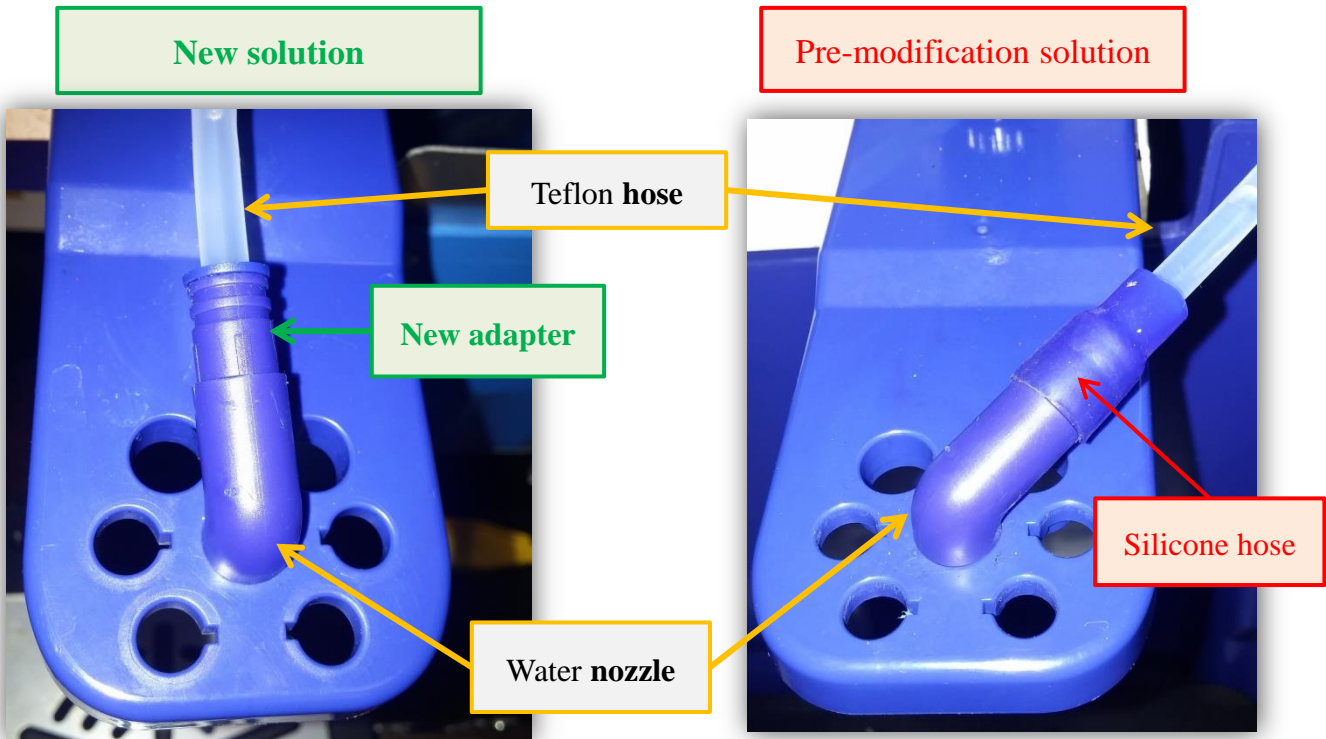

TECHNICAL INFORMATION JDE

Type Coffee Vending Machine	Model 9100	T.I. NO 01 - 2017	
Serial Number 71011428	Subject ADAPTER FOR TEFLON HOSE - NOZZLE	ISSUED FOR (X)	Action Information X

REASON:

The adapter goal it's to facilitate the teflon-hose fit with the water-nozzle.

MODIFICATIONS:

The **new adapter** replaces the silicone hose and allows to fit easily the *teflon-hose* with the *water-nozzle*.

New adapter Spare code:
261103 SAP:55117442

TECHNICAL INFORMATION JDE

Type Coffee Vending Machine	Model 9100	T.I. NO 01 - 2017		
Serial Number 71011428	Subject ADAPTER FOR TEFLON HOSE - NOZZLE	ISSUED FOR (X)	Action Information	<input checked="" type="checkbox"/>