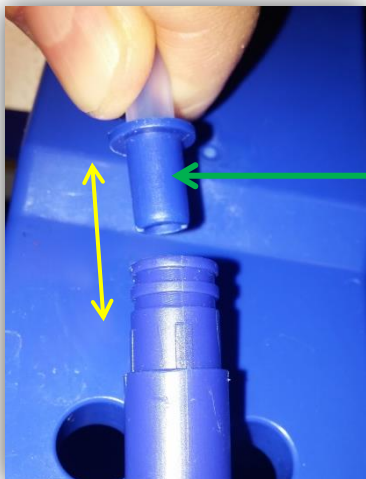

TECHNICAL INFORMATION JDE

Type Coffee Vending Machine	Model 9100	T.I. NO 01 - 2017	
Serial Number 71011428	Subject ADAPTER FOR TEFLON HOSE - NOZZLE	ISSUED FOR (X)	Action Information X

REASON:

The adapter goal it's to facilitate the teflon-hose fit with the water-nozzle.

MODIFICATIONS:

The **new adapter** replaces the silicone hose and allows to fit easily the *teflon-hose* with the *water-nozzle*.

New adapter Spare code:
261103 SAP:55117442

TECHNICAL INFORMATION JDE

Type Coffee Vending Machine	Model 9100	T.I. NO 01 - 2017		
Serial Number 71011428	Subject ADAPTER FOR TEFLON HOSE - NOZZLE	ISSUED FOR (X)	Action Information	<input checked="" type="checkbox"/>